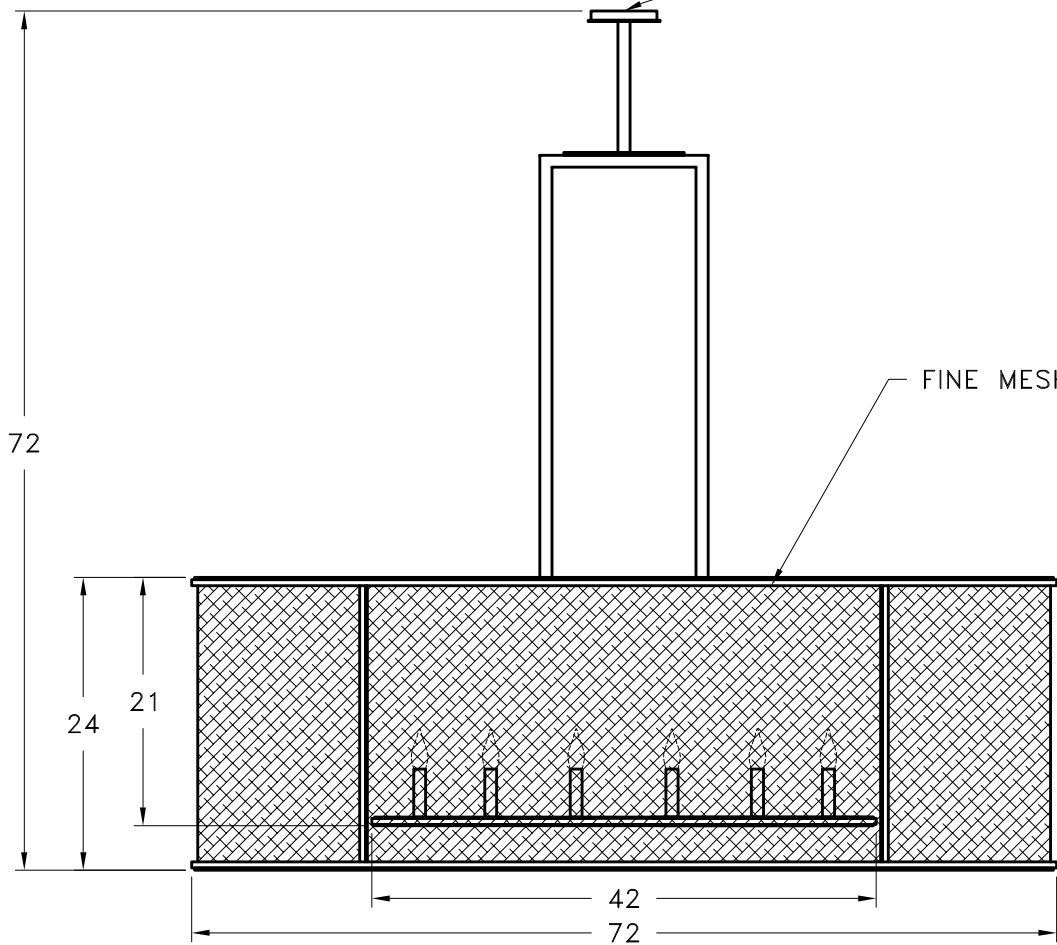

Location:

Product #: CH2183

TOP VIEW

FLAT MOUNT

FINE MESH

Visit [hammerton.com](http://hammerton.com) for product options and specifications.

Mounting Style: A	Electrical Type: INCANDESCENT
Approximate lbs.: 120	Bulb Qty: 12 Wattage: 60
Finish: SEE WEB SITE FOR OPTIONS	Voltage: 120
Top Diffuser: OPEN	Socket Type: CANDELABRA
Bottom Diffuser: OPEN	UL Location: DRY

All fixtures created by Hammerton are handcrafted by artisans. Dimensions may vary up to 1/8".

©Copyright 2013. All rights in design, detail or invention of this drawing are reserved as the property of Hammerton. Any imitation or adaptation without written consent is strictly prohibited.