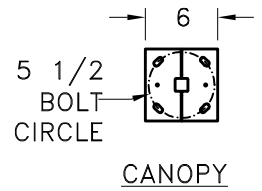

Location:

Product #: CH2183

TOP VIEW

FLAT MOUNT

FINE MESH

Visit [hammerton.com](http://hammerton.com) for product options and specifications.

Mounting Style: A	Electrical Type: INCANDESCENT
Approximate lbs.: 120	Bulb Qty: 12 Wattage: 60
Finish: SEE WEB SITE FOR OPTIONS	Voltage: 120
Top Diffuser: OPEN	Socket Type: CANDELABRA
Bottom Diffuser: OPEN	UL Location: DRY

All fixtures created by Hammerton are handcrafted by artisans. Dimensions may vary up to 1/8".

©Copyright 2013. All rights in design, detail or invention of this drawing are reserved as the property of Hammerton. Any imitation or adaptation without written consent is strictly prohibited.