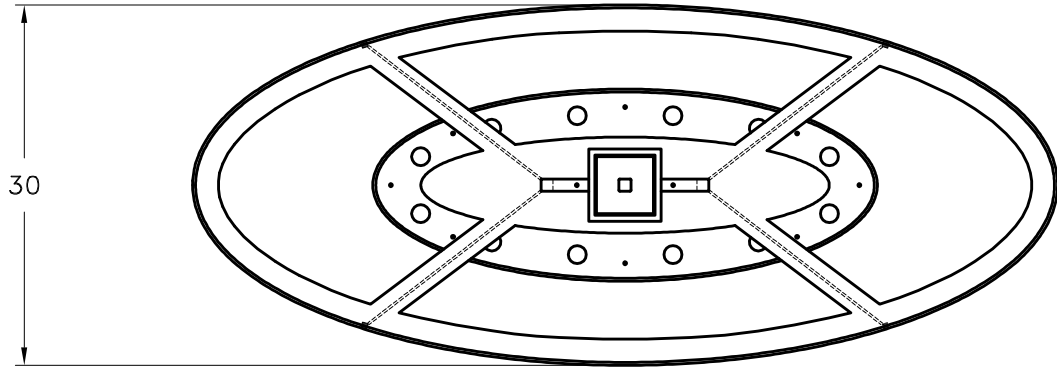

Location:

Product #: CH2183

TOP VIEW

FLAT MOUNT

FINE MESH

Visit [hammerton.com](http://hammerton.com) for product options and specifications.

Mounting Style: A	Electrical Type: INCANDESCENT
Approximate lbs.: 120	Bulb Qty: 12 Wattage: 60
Finish: SEE WEB SITE FOR OPTIONS	Voltage: 120
Top Diffuser: OPEN	Socket Type: CANDELABRA
Bottom Diffuser: OPEN	UL Location: DRY

All fixtures created by Hammerton are handcrafted by artisans. Dimensions may vary up to 1/8".

©Copyright 2013. All rights in design, detail or invention of this drawing are reserved as the property of Hammerton. Any imitation or adaptation without written consent is strictly prohibited.