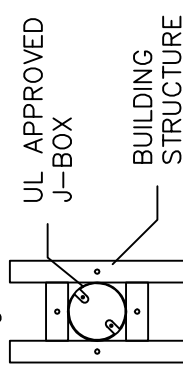

Mounting Detail

CAUTION

HARDWARE PACKET "A"
MOUNTS DIRECTLY TO
BUILDING STRUCTURE.