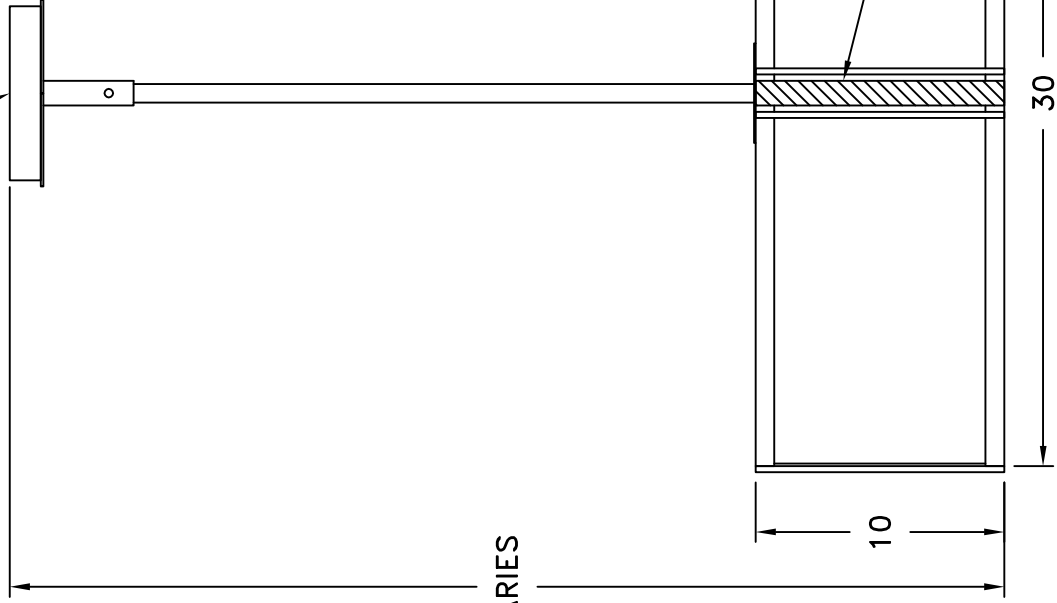

Location:

Product #: CH2214

STANDARD HANG
STRAIGHT CANOPY

BOTTOM VIEW
(NOT TO SCALE)

Visit hammerton.com for product options and specifications.

Mounting Style: J	Electrical Type: INCANDESCENT
Approximate lbs.: 50	Bulb Qty: 4 Wattage: 60
Finish: SEE WEB SITE FOR OPTIONS	Voltage: 120
Top Diffuser: OPEN	Socket Type: MEDIUM
Bottom Diffuser: SAME AS LENS	UL Location: DRY

All fixtures created by Hammerton are handcrafted by artisans. Dimensions may vary up to $\frac{7}{8}$ ".

© Copyright 2013. All rights in design, detail or invention of this drawing are reserved as the property of Hammerton. Any imitation or adaptation without written consent is strictly prohibited.