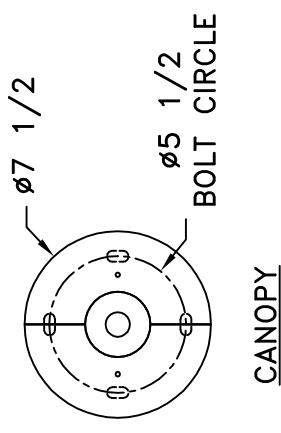

Location:

Product #: CH2214

STANDARD HANG
STRAIGHT CANOPY

BOTTOM VIEW
(NOT TO SCALE)

Visit hammerton.com for product options and specifications.

Mounting Style: J	Electrical Type: INCANDESCENT
Approximate lbs.: 50	Bulb Qty: 4 Wattage: 60
Finish: SEE WEB SITE FOR OPTIONS	Voltage: 120
Top Diffuser: OPEN	Socket Type: MEDIUM
Bottom Diffuser: SAME AS LENS	UL Location: DRY

All fixtures created by Hammerton are handcrafted by artisans. Dimensions may vary up to $\frac{7}{8}$ ".

© Copyright 2013. All rights in design, detail or invention of this drawing are reserved as the property of Hammerton. Any imitation or adaptation without written consent is strictly prohibited.