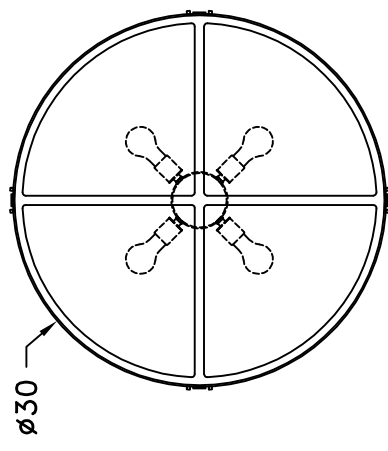

Location:

Product #: CH2214

STANDARD HANG
STRAIGHT CANOPY

BOTTOM VIEW
(NOT TO SCALE)

Visit hammerton.com for product options and specifications.

Mounting Style: J	Electrical Type: INCANDESCENT
Approximate lbs.: 50	Bulb Qty: 4 Wattage: 60
Finish: SEE WEB SITE FOR OPTIONS	Voltage: 120
Top Diffuser: OPEN	Socket Type: MEDIUM
Bottom Diffuser: SAME AS LENS	UL Location: DRY

All fixtures created by Hammerton are handcrafted by artisans. Dimensions may vary up to $\frac{7}{8}$ ".

© Copyright 2013. All rights in design, detail or invention of this drawing are reserved as the property of Hammerton. Any imitation or adaptation without written consent is strictly prohibited.