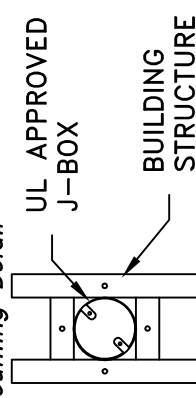

Visit www.hammerton.com for product options and specifications.

Mounting Style: A	Electrical Type: INCANDESCENT
Approximate lbs.: 160	Bulb Qty: 8 Wattage: 60
Finish: SEE WEB SITE FOR OPTIONS	Voltage: 120
Top Diffuser: OPEN	Socket Type: MEDIUM
Bottom Diffuser: SAME AS LENS	UL Location: DRY

All fixtures created by Hammerton are handcrafted by artisans. Dimensions may vary up to 7/8".

© Copyright 2016. All rights in design, detail or invention of this drawing are reserved as the property of Hammerton. Any imitation or adaptation without written consent is strictly prohibited.

Hammerton Inc. · 217 Wright Brothers Dr. · Salt Lake City, UT 84116 · (801) 973-8095

Mounting Detail