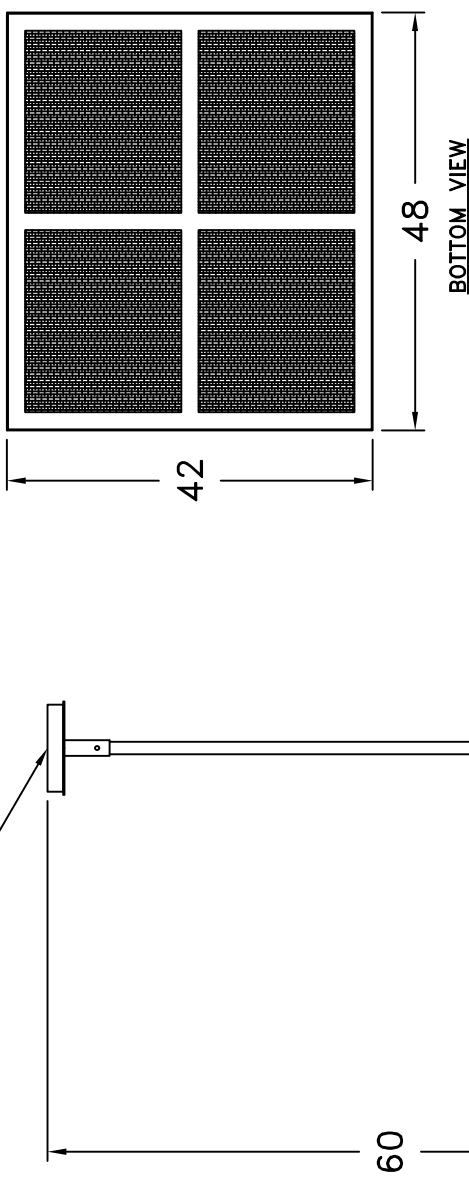

Location:

Product #: CH2238

HANG STRAIGHT CANOPY

Visit www.hammerton.com for product options and specifications.

Mounting Style: A	Electrical Type: INCANDESCENT
Approximate lbs.: 160	Bulb Qty: 8 Wattage: 60
Finish: SEE WEB SITE FOR OPTIONS	Voltage: 120
Top Diffuser: OPEN	Socket Type: MEDIUM
Bottom Diffuser: SAME AS LENS	UL Location: DRY

All fixtures created by Hammerton are handcrafted by artisans. Dimensions may vary up to 7/8".

© Copyright 2016. All rights in design, detail or invention of this drawing are reserved as the property of Hammerton. Any imitation or adaptation without written consent is strictly prohibited.