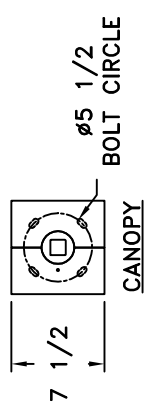

Location:

Product #: CH2238

HANG STRAIGHT CANOPY

Visit www.hammerton.com for product options and specifications.

Mounting Style: A	Electrical Type: INCANDESCENT
Approximate lbs.: 160	Bulb Qty: 8 Wattage: 60
Finish: SEE WEB SITE FOR OPTIONS	Voltage: 120
Top Diffuser: OPEN	Socket Type: MEDIUM
Bottom Diffuser: SAME AS LENS	UL Location: DRY

All fixtures created by Hammerton are handcrafted by artisans. Dimensions may vary up to 7/8".

© Copyright 2016. All rights in design, detail or invention of this drawing are reserved as the property of Hammerton. Any imitation or adaptation without written consent is strictly prohibited.