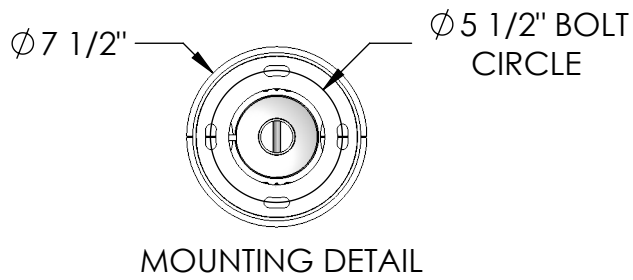

Approved By:

Product #: CH2249-L

Date: 5/10/2017

Mounting Style: FLAT	Electrical Type: INCANDESCENT
Approximate lbs.: 219	Bulb Qty: 18 Wattage: 60
Finish: SEE WEBSITE FOR OPTIONS	Voltage: 120
Top Diffuser: OPEN	Socket Type: E12, CANDELABRA
Bottom Diffuser: SAME AS LENS	UL Location: DRY

Mounting Detail

CAUTION
 HARDWARE PACKET "A"
 MOUNTS DIRECTLY TO BUILDING
 STRUCTURE.

All fixtures created by Hammerton are handcrafted by artisans—dimensions may vary.

© Copyright 2017 All rights in design, detail or invention of this drawing are reserved as the property of Hammerton. Any imitation or adaptation without written consent is strictly prohibited.