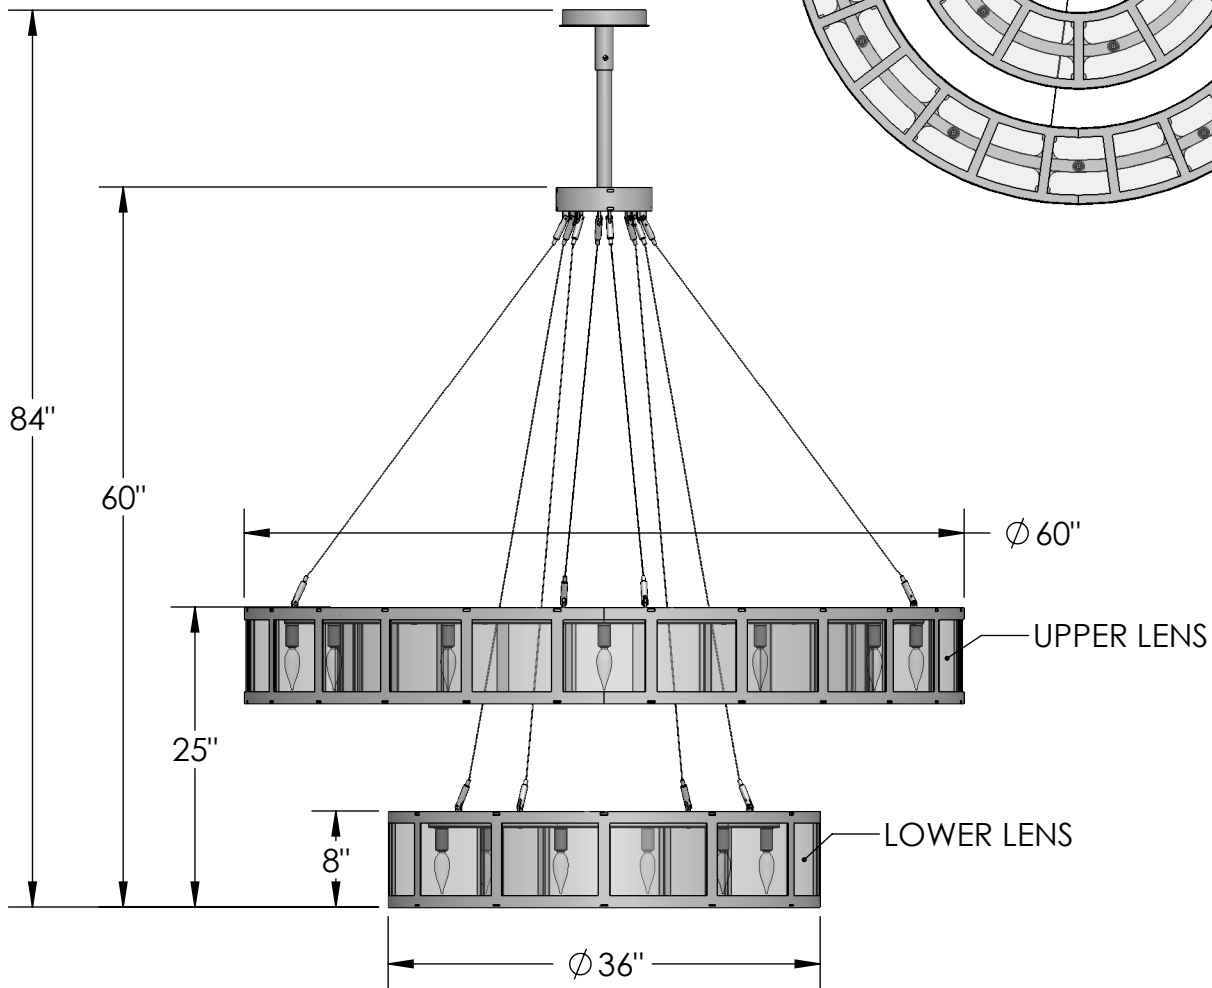

Approved By:

Product #: CH2249-L

Date: 5/10/2017

Mounting Style: FLAT	Electrical Type: INCANDESCENT
Approximate lbs.: 219	Bulb Qty: 18 Wattage: 60
Finish: SEE WEBSITE FOR OPTIONS	Voltage: 120
Top Diffuser: OPEN	Socket Type: E12, CANDELABRA
Bottom Diffuser: SAME AS LENS	UL Location: DRY

Mounting Detail

CAUTION
 HARDWARE PACKET "A"
 MOUNTS DIRECTLY TO BUILDING
 STRUCTURE.

All fixtures created by Hammerton are handcrafted by artisans—dimensions may vary.

© Copyright 2017 All rights in design, detail or invention of this drawing are reserved as the property of Hammerton. Any imitation or adaptation without written consent is strictly prohibited.