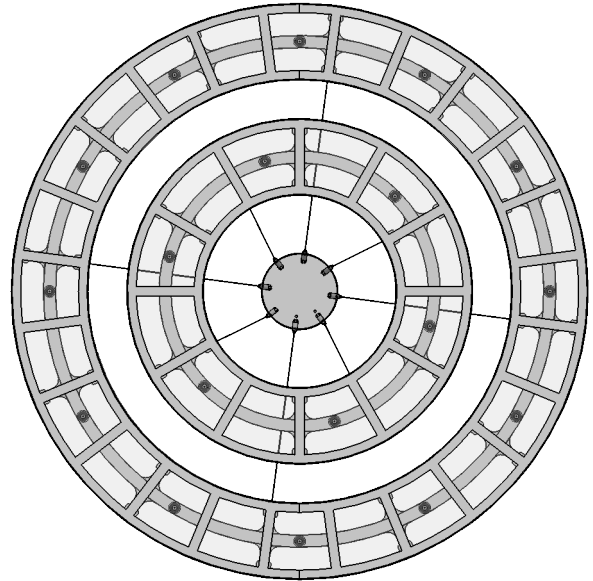

Approved By:

Product #: CH2249-L

Date: 5/10/2017

Mounting Style: FLAT	Electrical Type: INCANDESCENT
Approximate lbs.: 219	Bulb Qty: 18 Wattage: 60
Finish: SEE WEBSITE FOR OPTIONS	Voltage: 120
Top Diffuser: OPEN	Socket Type: E12, CANDELABRA
Bottom Diffuser: SAME AS LENS	UL Location: DRY

Mounting Detail

CAUTION
 HARDWARE PACKET "A"
 MOUNTS DIRECTLY TO BUILDING
 STRUCTURE.

All fixtures created by Hammerton are handcrafted by artisans—dimensions may vary.

© Copyright 2017 All rights in design, detail or invention of this drawing are reserved as the property of Hammerton. Any imitation or adaptation without written consent is strictly prohibited.