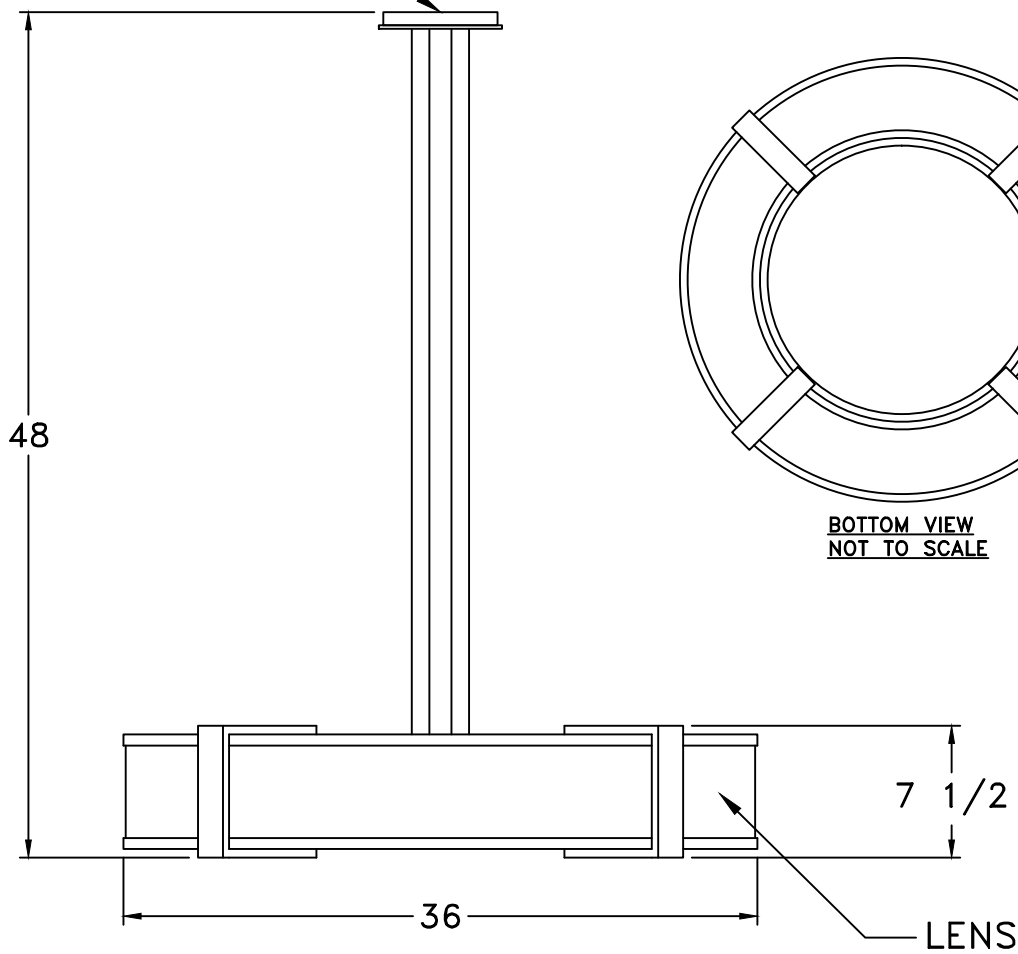

Location:

Product #: CH2257

FLAT MOUNT

Visit hammerton.com for product options and specifications.

Mounting Style: A	Electrical Type: INCANDESCENT
Approximate lbs.: 100	Bulb Qty: 4 Wattage: 100
Finish: SEE WEB SITE FOR OPTIONS	Voltage: 120
Top Diffuser: OPEN	Socket Type: MEDIUM
Bottom Diffuser: SAME AS LENS	UL Location: DRY
All fixtures created by Hammerton are handcrafted by artisans. Dimensions may vary up to 7/8".	
©Copyright 2016. All rights in design, detail or invention of this drawing are reserved as the property of Hammerton. Any imitation or adaptation without written consent is strictly prohibited.	
Hammerton Inc. • 217 Wright Brothers Dr. • Salt Lake City, UT 84116 • (801) 973-8095	

Mounting Detail

CAUTION
HARDWARE PACKET "A"
MOUNTS DIRECTLY TO
BUILDING STRUCTURE.