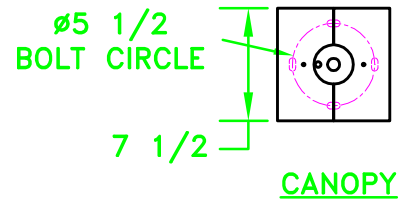

Location:

Product #: CH8004-L

Visit hammerton.com for product options and specifications.

Mounting Style: A	Electrical Type: INCANDESCENT
Approximate lbs.: 250	Bulb Qty: 5 Wattage: 75
Finish: SEE WEB SITE FOR OPTIONS	Voltage: 120
Top Diffuser: N/A	Socket Type: MEDIUM
Bottom Diffuser: OPEN	UL Location: DRY

CAUTION

HARDWARE PACKET "A" MOUNTS DIRECTLY TO BUILDING STRUCTURE.

All fixtures created by Hammerton are handcrafted by artisans. Dimensions may vary up to 7/8".

©Copyright 2013. All rights in design, detail or invention of this drawing are reserved as the property of Hammerton. Any imitation or adaptation without written consent is strictly prohibited.