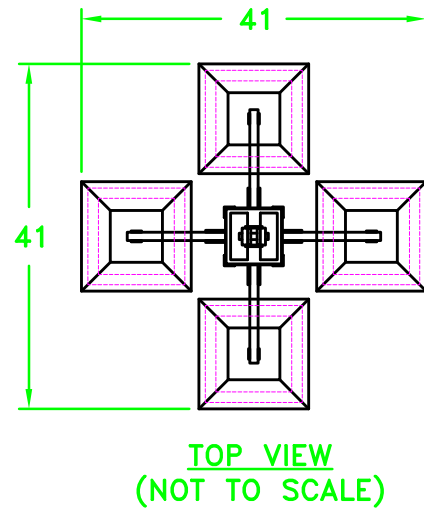

Location:

Product #: CH8004-L

Visit hammerton.com for product options and specifications.

Mounting Style: A	Electrical Type: INCANDESCENT
Approximate lbs.: 250	Bulb Qty: 5 Wattage: 75
Finish: SEE WEB SITE FOR OPTIONS	Voltage: 120
Top Diffuser: N/A	Socket Type: MEDIUM
Bottom Diffuser: OPEN	UL Location: DRY

CAUTION

HARDWARE PACKET "A" MOUNTS DIRECTLY TO BUILDING STRUCTURE.

All fixtures created by Hammerton are handcrafted by artisans. Dimensions may vary up to 7/8".

©Copyright 2013. All rights in design, detail or invention of this drawing are reserved as the property of Hammerton. Any imitation or adaptation without written consent is strictly prohibited.