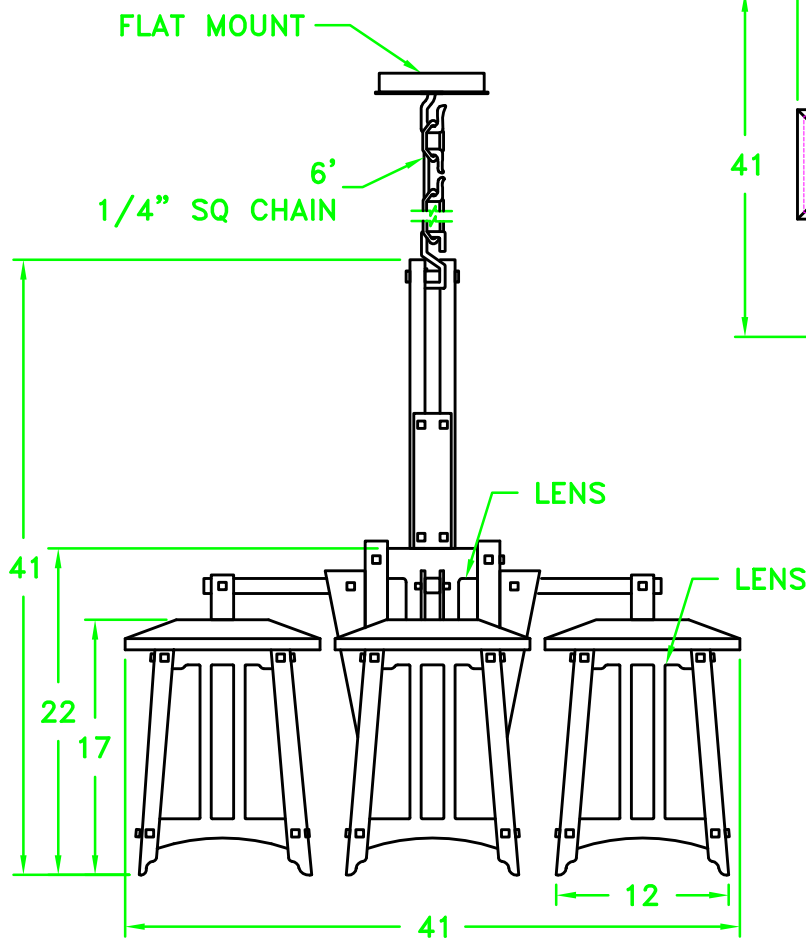

Location:

Product #: CH8004-L

Visit hammerton.com for product options and specifications.

Mounting Style: A	Electrical Type: INCANDESCENT
Approximate lbs.: 250	Bulb Qty: 5 Wattage: 75
Finish: SEE WEB SITE FOR OPTIONS	Voltage: 120
Top Diffuser: N/A	Socket Type: MEDIUM
Bottom Diffuser: OPEN	UL Location: DRY

CAUTION

HARDWARE PACKET "A" MOUNTS DIRECTLY TO BUILDING STRUCTURE.

All fixtures created by Hammerton are handcrafted by artisans. Dimensions may vary up to 7/8".

©Copyright 2013. All rights in design, detail or invention of this drawing are reserved as the property of Hammerton. Any imitation or adaptation without written consent is strictly prohibited.