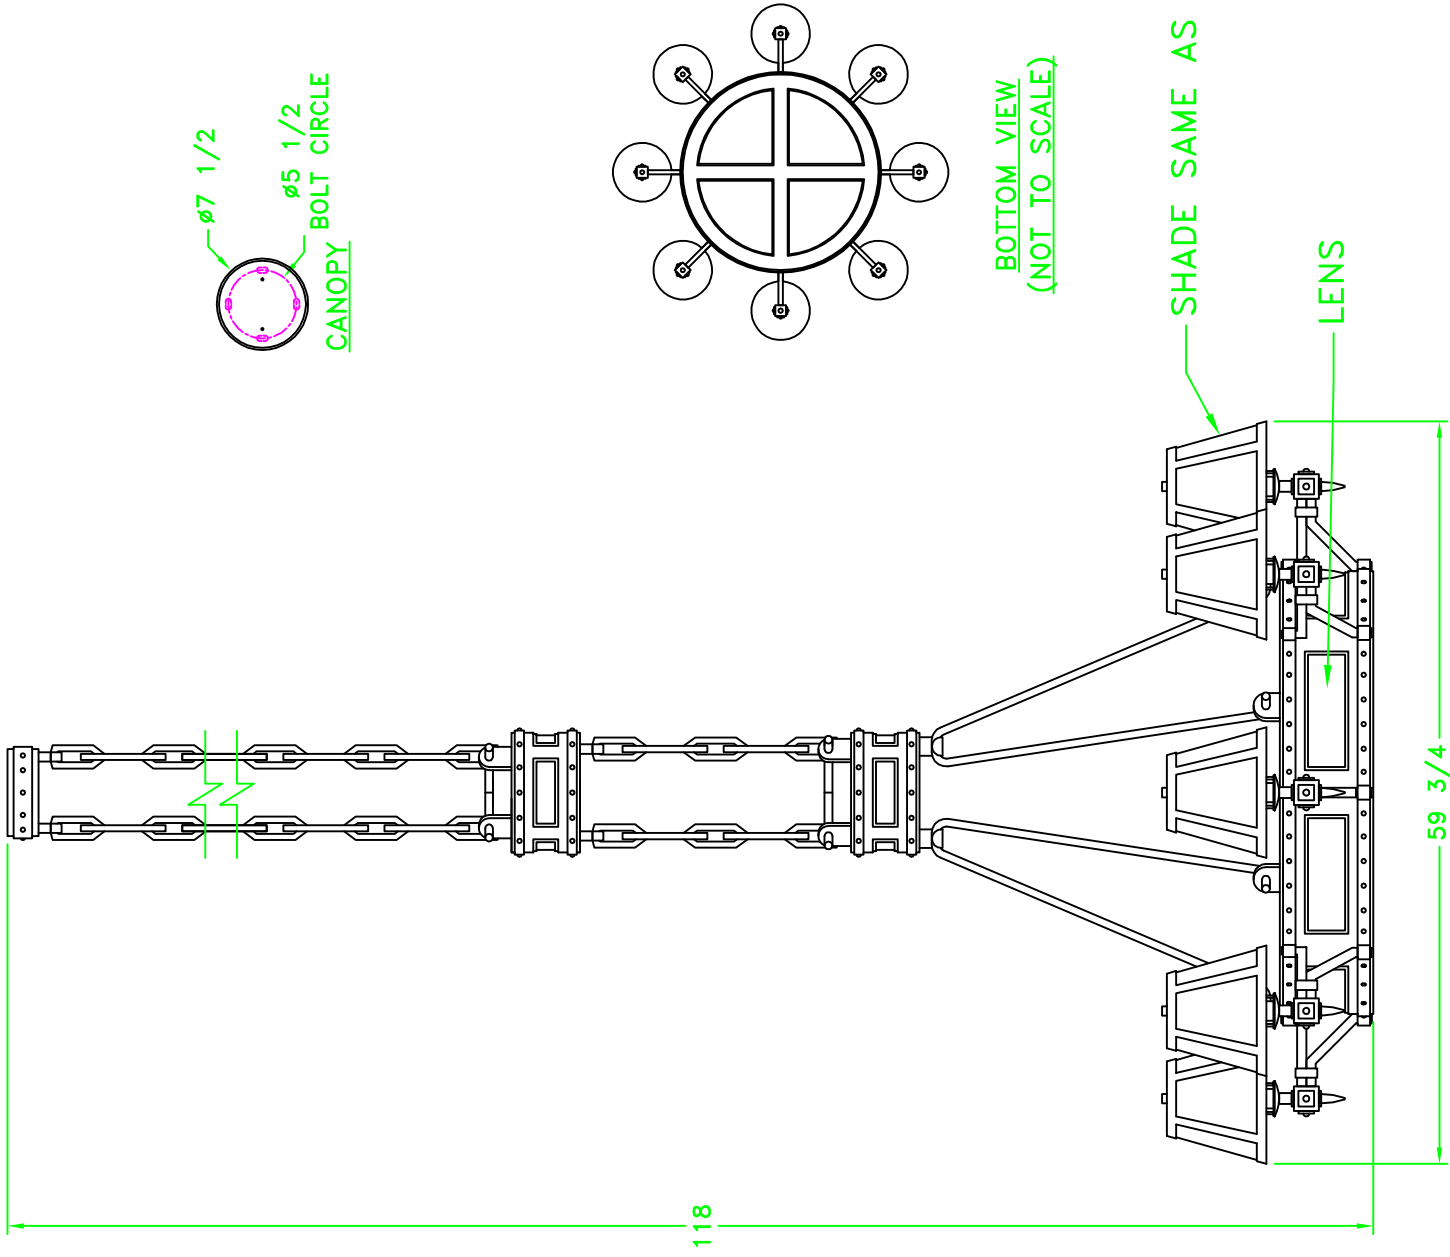

Location:

Product #: CH8101

BOTTOM VIEW
(NOT TO SCALE)

SHADE SAME AS LENS

LENS

59 3/4

118

Visit hammerton.com for product options and specifications.

| | | |
|----------------------------------|-------------------------------|-----------------|
| Mounting Style: A | Electrical Type: INCANDESCENT | Mounting Detail |
| Approximate lbs.: 320 | Bulb Qty: 8 Wattage: 60 | |
| Finish: SEE WEB SITE FOR OPTIONS | Voltage: 120 | |
| Top Diffuser: OPEN | Socket Type: MEDIUM | |
| Bottom Diffuser: SAME AS LENS | UL Location: DRY | |

All fixtures created by Hammerton are handcrafted by artisans. Dimensions may vary up to 7/8".

©Copyright 2016. All rights in design, detail or invention of this drawing are reserved as the property of Hammerton. Any limitation or adaptation without written consent is strictly prohibited.