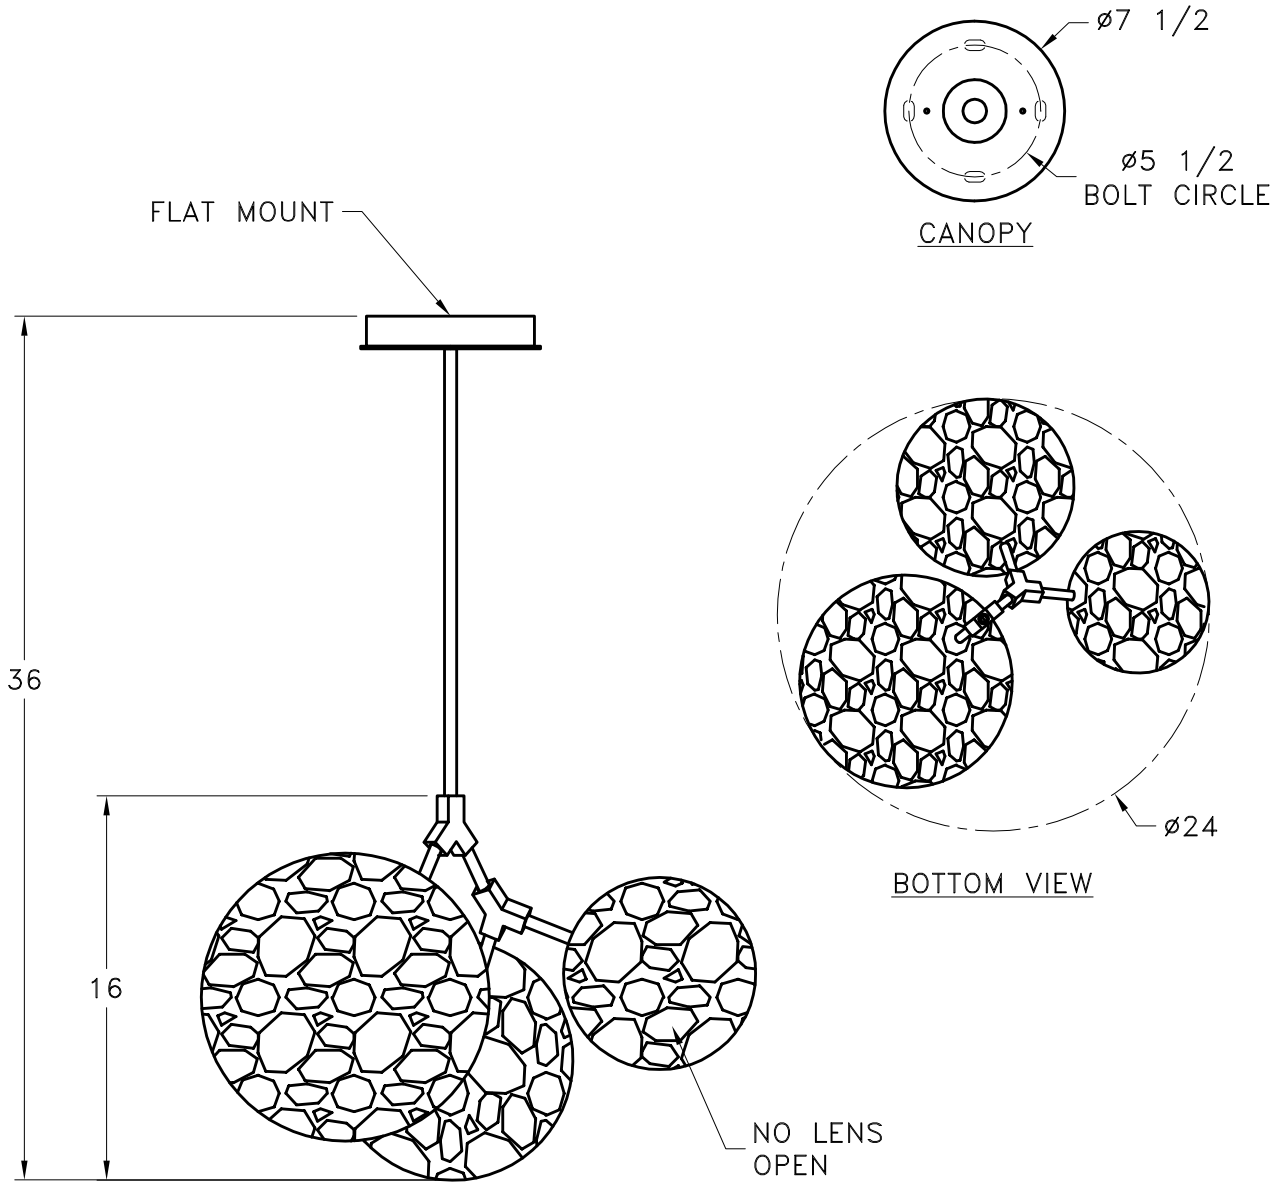

Location:

Product #: CHA2183

Visit hammerton.com for product options and specifications.

Mounting Style: A	Electrical Type: INCANDESCENT
Approximate lbs.: 95	Bulb Qty: 3 Wattage: 60
Finish: SEE WEB SITE FOR OPTIONS	Voltage: 120
Top Diffuser: N/A	Socket Type: MEDIUM
Bottom Diffuser: N/A	UL Location: DRY

All fixtures created by Hammerton are handcrafted by artisans. Dimensions may vary up to 1/8".

©Copyright 2013. All rights in design, detail or invention of this drawing are reserved as the property of Hammerton. Any imitation or adaptation without written consent is strictly prohibited.