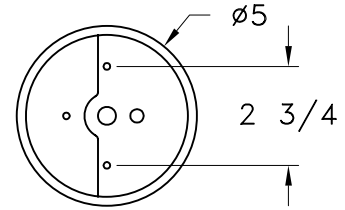

HAMMERTON

MOUNTING DETAIL

STANDARD FLAT
CANOPY

RAWHIDE

MOUNTING SPECIFICATION NOTES:

→ → $2\frac{3}{4}$ O.C.

UL APPROVED
J-BOX

CAUTION

HARDWARE PACKET "J" MOUNTS
DIRECTLY TO J-BOX.

ELECTRICAL SPECIFICATION NOTES:

ELECTRICAL: 2-60 WATT MAX
EDISON BASE
120v TYPICAL

Light Bulb NOT Included

CATALOG # CL5035

APPROXIMATE WEIGHT: 35 Lbs.

HARDWARE PACKET: J

SHADE MATERIAL : RAWHIDE

UL RATING: DRY

DIMENSION TOLERANCE $\pm 7/8"$.

www.hammerton.com

© Copyright 2006, All rights in design, detail or
Invention of this drawing are reserved as the
property of Hammerton. Any imitation or
adaptation without written consent is strictly
prohibited.