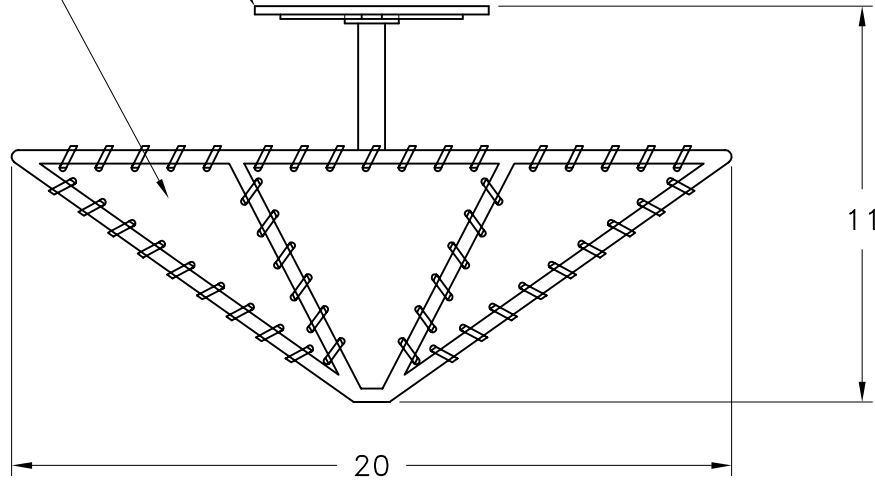

HAMMERTON

MOUNTING DETAIL

STANDARD FLAT
CANOPY

RAWHIDE

MOUNTING SPECIFICATION NOTES:

→ → $2\frac{3}{4}$ O.C.

UL APPROVED
J-BOX

CAUTION

HARDWARE PACKET "J" MOUNTS
DIRECTLY TO J-BOX.

ELECTRICAL SPECIFICATION NOTES:

ELECTRICAL: 2-60 WATT MAX
EDISON BASE
120v TYPICAL

Light Bulb NOT Included

CATALOG # CL5035

APPROXIMATE WEIGHT: 35 Lbs.

HARDWARE PACKET: J

SHADE MATERIAL : RAWHIDE

UL RATING: DRY

DIMENSION TOLERANCE $\pm 7/8"$.

www.hammerton.com

© Copyright 2006, All rights in design, detail or
Invention of this drawing are reserved as the
property of Hammerton. Any imitation or
adaptation without written consent is strictly
prohibited.