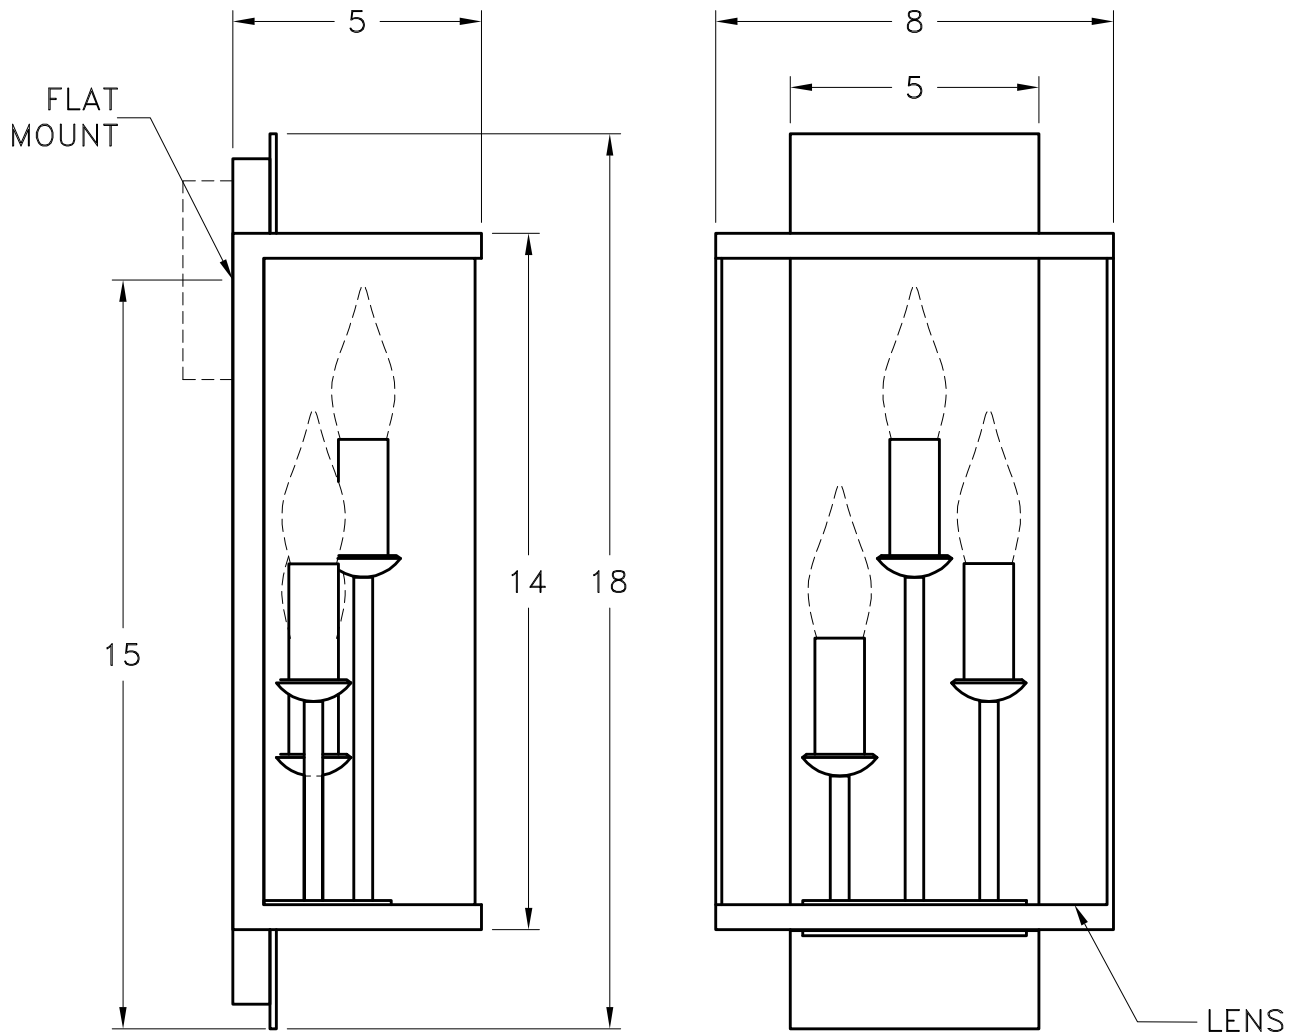

Location:

Product #: CS2173

Visit hammerton.com for product options and specifications.

Mounting Style: D	Electrical Type: INCANDESCENT	<p>Mounting Detail</p> <p>2 3/4 O.C.</p> <p>CAUTION HARDWARE PACKET "D" MOUNTS DIRECTLY TO J-BOX.</p>
Approximate lbs.: 15	Bulb Qty: 3 Wattage: 40	
Finish: SEE WEB SITE FOR OPTIONS	Voltage: 120	
Top Diffuser: OPEN	Socket Type: CANDELABRA	
Bottom Diffuser: OPEN	UL Location: DRY	
<p>All fixtures created by Hammerton are handcrafted by artisans. Dimensions may vary up to 7/8".</p> <p>©Copyright 2013. All rights in design, detail or invention of this drawing are reserved as the property of Hammerton. Any imitation or adaptation without written consent is strictly prohibited.</p> <p>Hammerton Inc. · 217 Wright Brothers Dr. · Salt Lake City, UT 84116 · (801) 973-8095</p>		