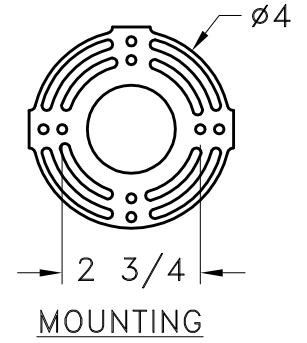

Location:

Product #: CS2173

Visit hammerton.com for product options and specifications.

Mounting Style: D	Electrical Type: INCANDESCENT	<p>Mounting Detail</p> <p>2 3/4 O.C.</p> <p>CAUTION HARDWARE PACKET "D" MOUNTS DIRECTLY TO J-BOX.</p>
Approximate lbs.: 15	Bulb Qty: 3 Wattage: 40	
Finish: SEE WEB SITE FOR OPTIONS	Voltage: 120	
Top Diffuser: OPEN	Socket Type: CANDELABRA	
Bottom Diffuser: OPEN	UL Location: DRY	
<p>All fixtures created by Hammerton are handcrafted by artisans. Dimensions may vary up to 7/8".</p> <p>©Copyright 2013. All rights in design, detail or invention of this drawing are reserved as the property of Hammerton. Any imitation or adaptation without written consent is strictly prohibited.</p> <p>Hammerton Inc. · 217 Wright Brothers Dr. · Salt Lake City, UT 84116 · (801) 973-8095</p>		