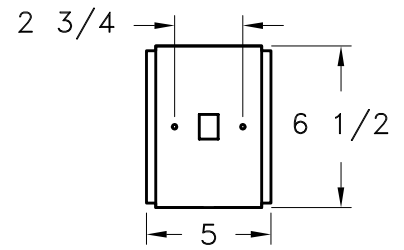

Location:

Product #: ID2067

MOUNTING DETAIL

Visit [hammerton.com](http://hammerton.com) for product options and specifications.

Mounting Style: D	Electrical Type: INCANDESCENT	<p>Mounting Detail</p> <p>2 3/4 O.C.</p> <p><b>CAUTION</b> HARDWARE PACKET "D" MOUNTS DIRECTLY TO J-BOX.</p>
Approximate lbs.: 15	Bulb Qty: 2    Wattage: SEE SHADE	
Finish: SEE WEB SITE FOR OPTIONS	Voltage: 120	
Top Diffuser: N/A	Socket Type: CANDELABRA	
Bottom Diffuser: N/A	UL Location: DRY	
<p>All fixtures created by Hammerton are handcrafted by artisans. Dimensions may vary up to 7/8".</p> <p>©Copyright 2012. All rights in design, detail or invention of this drawing are reserved as the property of Hammerton. Any imitation or adaptation without written consent is strictly prohibited.</p> <p>Hammerton Inc. · 217 Wright Brothers Dr. · Salt Lake City, UT 84116 · (801) 973-8095</p>		