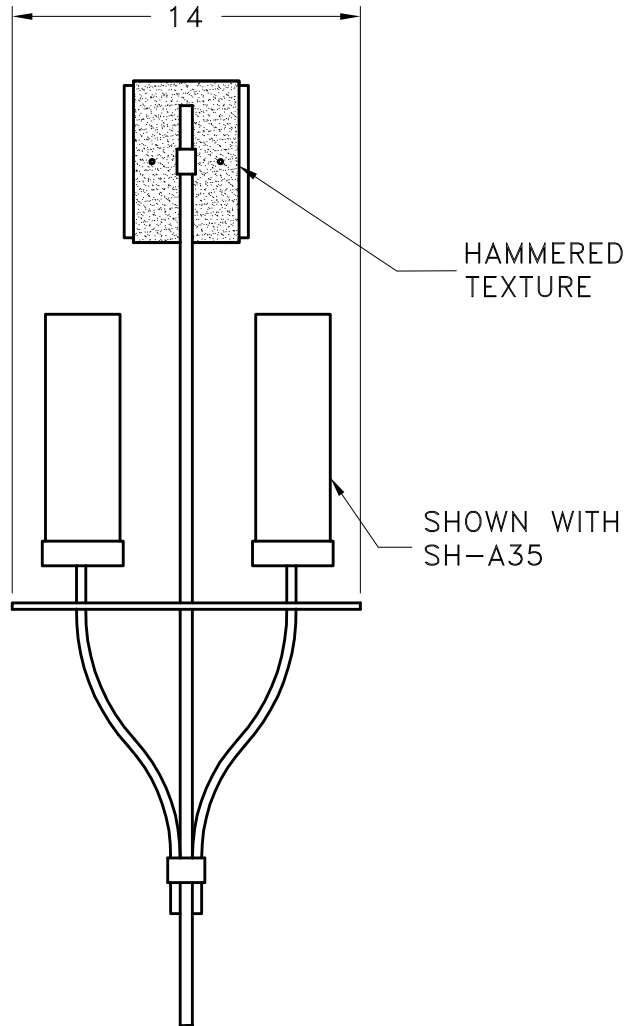

Location:

Product #: ID2067

MOUNTING DETAIL

Visit [hammerton.com](http://hammerton.com) for product options and specifications.

Mounting Style: D	Electrical Type: INCANDESCENT	<p>Mounting Detail</p> <p>2 3/4 O.C.</p> <p><b>CAUTION</b> HARDWARE PACKET "D" MOUNTS DIRECTLY TO J-BOX.</p>
Approximate lbs.: 15	Bulb Qty: 2    Wattage: SEE SHADE	
Finish: SEE WEB SITE FOR OPTIONS	Voltage: 120	
Top Diffuser: N/A	Socket Type: CANDELABRA	
Bottom Diffuser: N/A	UL Location: DRY	
<p>All fixtures created by Hammerton are handcrafted by artisans. Dimensions may vary up to 7/8".</p> <p>©Copyright 2012. All rights in design, detail or invention of this drawing are reserved as the property of Hammerton. Any imitation or adaptation without written consent is strictly prohibited.</p> <p>Hammerton Inc. · 217 Wright Brothers Dr. · Salt Lake City, UT 84116 · (801) 973-8095</p>		