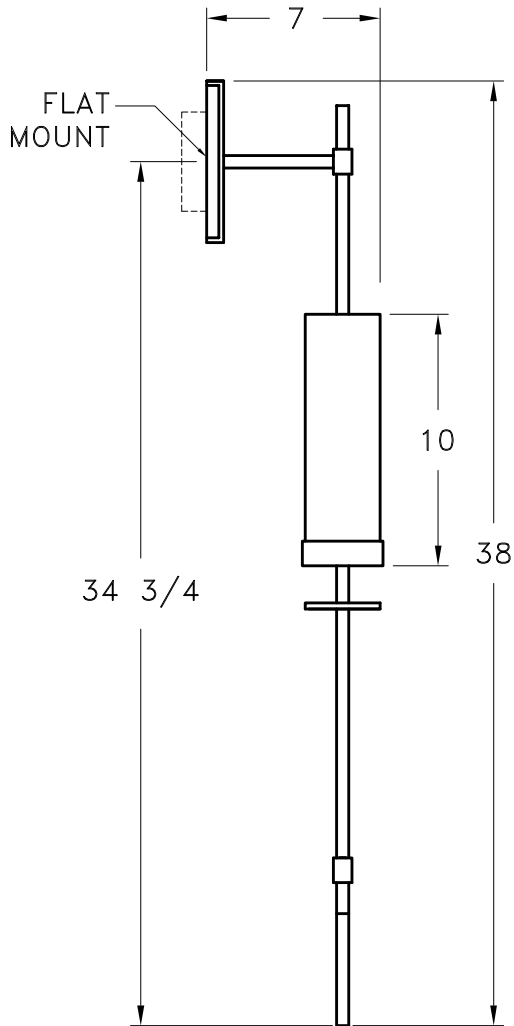

Location:

Product #: ID2067

MOUNTING DETAIL

Visit [hammerton.com](http://hammerton.com) for product options and specifications.

Mounting Style: D	Electrical Type: INCANDESCENT	<p>Mounting Detail</p> <p>2 3/4 O.C.</p> <p><b>CAUTION</b> HARDWARE PACKET "D" MOUNTS DIRECTLY TO J-BOX.</p>
Approximate lbs.: 15	Bulb Qty: 2    Wattage: SEE SHADE	
Finish: SEE WEB SITE FOR OPTIONS	Voltage: 120	
Top Diffuser: N/A	Socket Type: CANDELABRA	
Bottom Diffuser: N/A	UL Location: DRY	
<p>All fixtures created by Hammerton are handcrafted by artisans. Dimensions may vary up to 7/8".</p> <p>©Copyright 2012. All rights in design, detail or invention of this drawing are reserved as the property of Hammerton. Any imitation or adaptation without written consent is strictly prohibited.</p> <p>Hammerton Inc. · 217 Wright Brothers Dr. · Salt Lake City, UT 84116 · (801) 973-8095</p>		