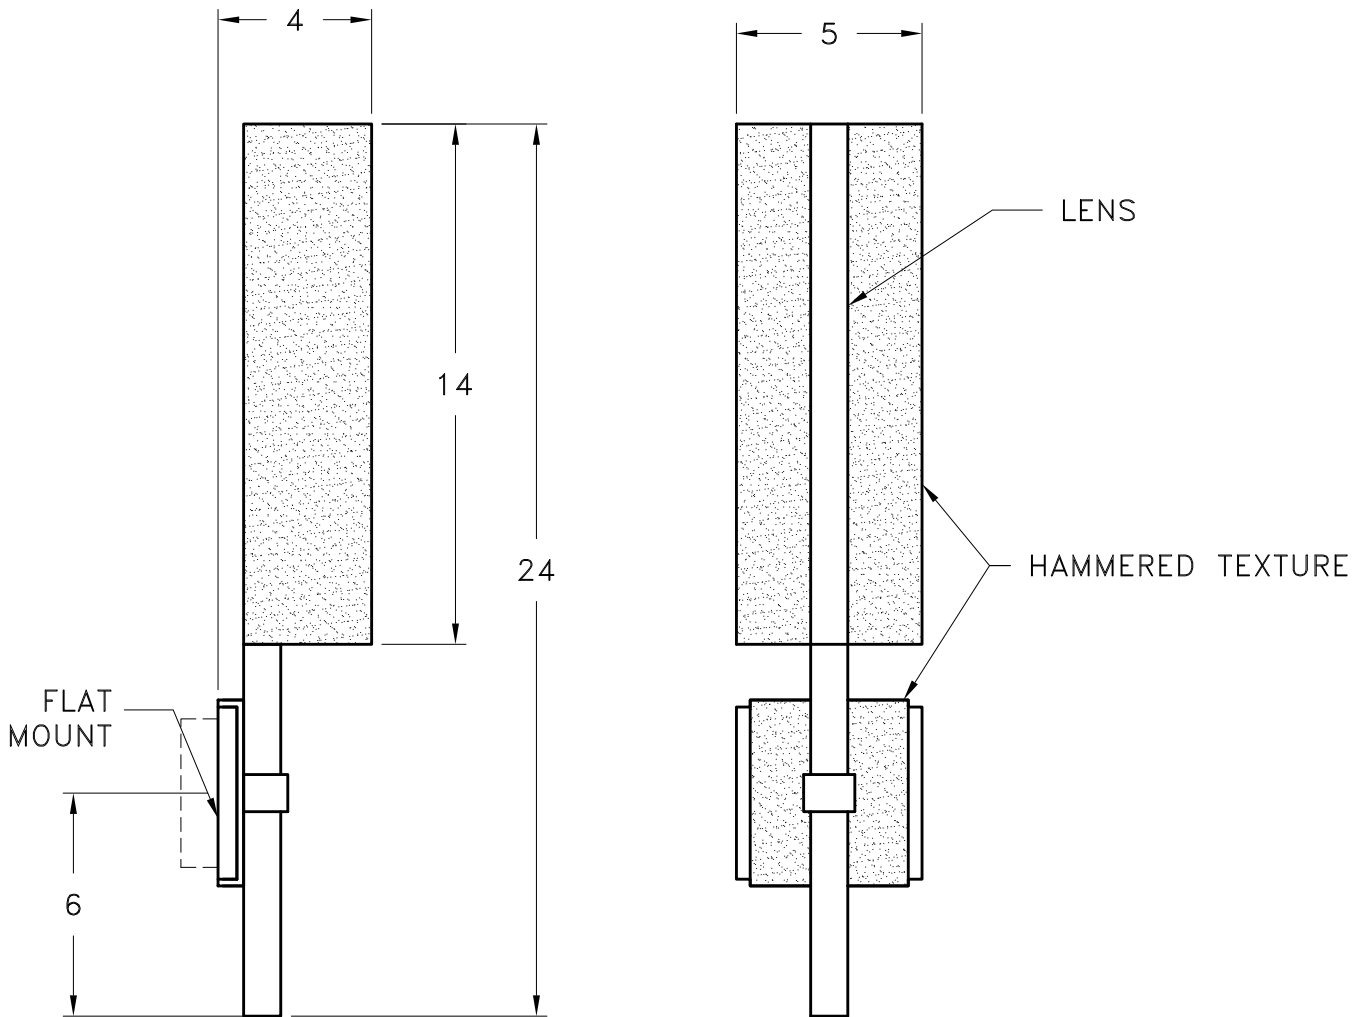

Location:

Product #: ID2070

Visit hammerton.com for product options and specifications.

Mounting Style: D	Electrical Type: INCANDESCENT	<p>Mounting Detail</p> <p>2 3/4 O.C.</p> <p>CAUTION HARDWARE PACKET "D" MOUNTS DIRECTLY TO J-BOX.</p>
Approximate lbs.: 10	Bulb Qty: 2 Wattage: 40	
Finish: SEE WEB SITE FOR OPTIONS	Voltage: 120	
Top Diffuser: OPEN	Socket Type: MEDIUM	
Bottom Diffuser: OPEN	UL Location: DRY	
All fixtures created by Hammerton are handcrafted by artisans. Dimensions may vary up to 7/8".		
©Copyright 2013. All rights in design, detail or invention of this drawing are reserved as the property of Hammerton. Any imitation or adaptation without written consent is strictly prohibited.		
Hammerton Inc. · 217 Wright Brothers Dr. · Salt Lake City, UT 84116 · (801) 973-8095		