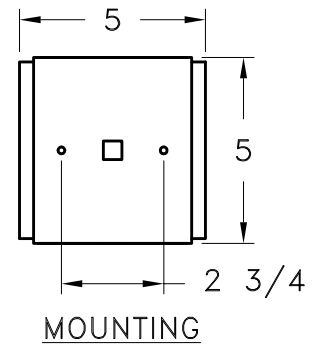

Location:

Product #: ID2070

Visit hammerton.com for product options and specifications.

Mounting Style: D	Electrical Type: INCANDESCENT	<p>Mounting Detail</p> <p>2 3/4 O.C.</p> <p>CAUTION HARDWARE PACKET "D" MOUNTS DIRECTLY TO J-BOX.</p>
Approximate lbs.: 10	Bulb Qty: 2 Wattage: 40	
Finish: SEE WEB SITE FOR OPTIONS	Voltage: 120	
Top Diffuser: OPEN	Socket Type: MEDIUM	
Bottom Diffuser: OPEN	UL Location: DRY	
All fixtures created by Hammerton are handcrafted by artisans. Dimensions may vary up to 7/8".		
©Copyright 2013. All rights in design, detail or invention of this drawing are reserved as the property of Hammerton. Any imitation or adaptation without written consent is strictly prohibited.		
Hammerton Inc. · 217 Wright Brothers Dr. · Salt Lake City, UT 84116 · (801) 973-8095		