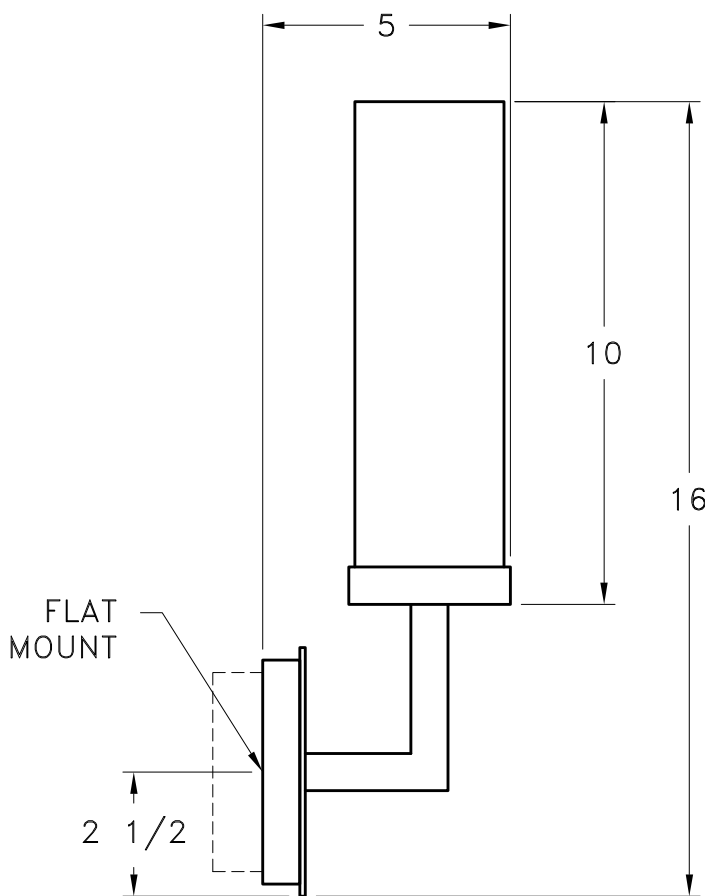

Location:

Product #: ID2158-L

Visit hammerton.com for product options and specifications.

Mounting Style: D	Electrical Type: INCANDESCENT
Approximate lbs.: 8	Bulb Qty: 1 Wattage: SEE SHADE
Finish: SEE WEB SITE FOR OPTIONS	Voltage: 120
Top Diffuser: N/A	Socket Type: CANDELABRA
Bottom Diffuser: N/A	UL Location: DRY

Mounting Detail

CAUTION
HARDWARE PACKET "D"
MOUNTS DIRECTLY TO
J-BOX.

All fixtures created by Hammerton are handcrafted by artisans. Dimensions may vary up to 7/8".

©Copyright 2013. All rights in design, detail or invention of this drawing are reserved as the property of Hammerton. Any imitation or adaptation without written consent is strictly prohibited.