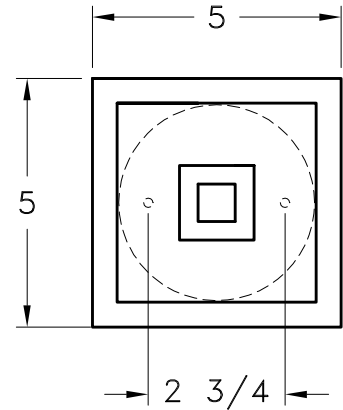

Location:

Product #: ID2158-L

Visit hammerton.com for product options and specifications.

Mounting Style: D	Electrical Type: INCANDESCENT
Approximate lbs.: 8	Bulb Qty: 1 Wattage: SEE SHADE
Finish: SEE WEB SITE FOR OPTIONS	Voltage: 120
Top Diffuser: N/A	Socket Type: CANDELABRA
Bottom Diffuser: N/A	UL Location: DRY

Mounting Detail

CAUTION
HARDWARE PACKET "D"
MOUNTS DIRECTLY TO
J-BOX.

All fixtures created by Hammerton are handcrafted by artisans. Dimensions may vary up to 7/8".

©Copyright 2013. All rights in design, detail or invention of this drawing are reserved as the property of Hammerton. Any imitation or adaptation without written consent is strictly prohibited.