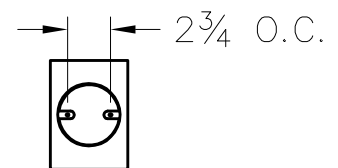

Location:

Product #: ID2158-L

Visit hammerton.com for product options and specifications.

Mounting Style: D	Electrical Type: INCANDESCENT
Approximate lbs.: 8	Bulb Qty: 1 Wattage: SEE SHADE
Finish: SEE WEB SITE FOR OPTIONS	Voltage: 120
Top Diffuser: N/A	Socket Type: CANDELABRA
Bottom Diffuser: N/A	UL Location: DRY

Mounting Detail

CAUTION
HARDWARE PACKET "D"
MOUNTS DIRECTLY TO
J-BOX.

All fixtures created by Hammerton are handcrafted by artisans. Dimensions may vary up to 7/8".

©Copyright 2013. All rights in design, detail or invention of this drawing are reserved as the property of Hammerton. Any imitation or adaptation without written consent is strictly prohibited.