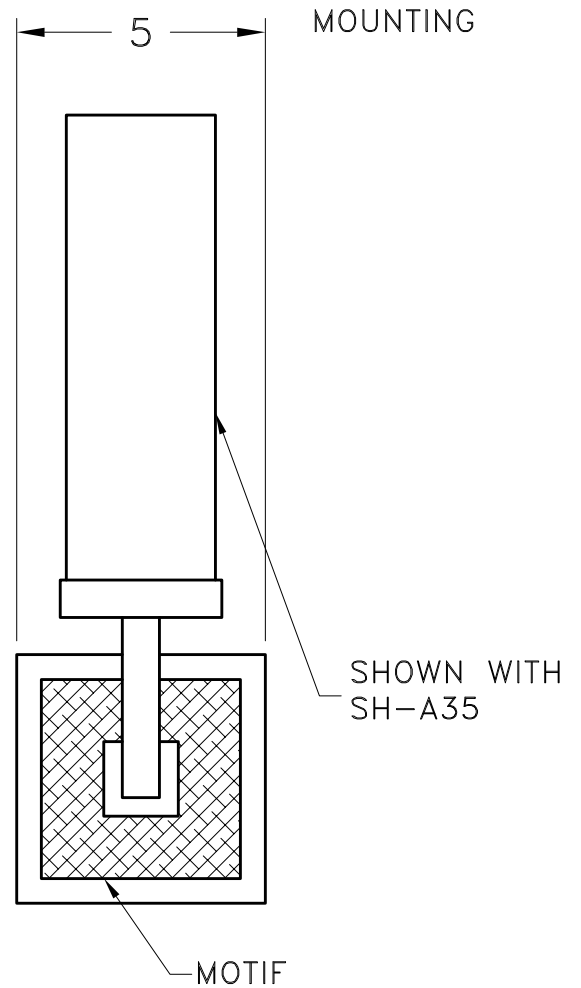

Location:

Product #: ID2158-L

Visit hammerton.com for product options and specifications.

Mounting Style: D	Electrical Type: INCANDESCENT
Approximate lbs.: 8	Bulb Qty: 1 Wattage: SEE SHADE
Finish: SEE WEB SITE FOR OPTIONS	Voltage: 120
Top Diffuser: N/A	Socket Type: CANDELABRA
Bottom Diffuser: N/A	UL Location: DRY

Mounting Detail

CAUTION
HARDWARE PACKET "D"
MOUNTS DIRECTLY TO
J-BOX.

All fixtures created by Hammerton are handcrafted by artisans. Dimensions may vary up to 7/8".

©Copyright 2013. All rights in design, detail or invention of this drawing are reserved as the property of Hammerton. Any imitation or adaptation without written consent is strictly prohibited.