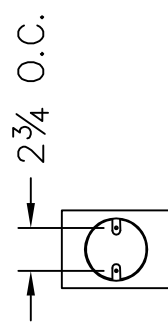

Visit [hammerton.com](http://www.hammerton.com) for product options and specifications.

Mounting Style: D	Electrical Type: INCANDESCENT
Approximate lbs.: 10	Bulb Qty: 1 Wattage: SEE SHADE
Finish: SEE WEB SITE FOR OPTIONS	Voltage: 120
Top Diffuser: CLOSED METAL	Socket Type: CANDELABRA
Bottom Diffuser: OPEN	UL Location: DRY

All fixtures created by Hammerton are handcrafted by artisans. Dimensions may vary up to 1/8".
© Copyright 2012. All rights in design, detail or invention of this drawing are reserved as the property of Hammerton. Any limitation or adaptation without written consent is strictly prohibited.
Hammerton Inc. · 217 Wright Brothers Dr. · Salt Lake City, UT 84116 · (801) 973-8095

Mounting Detail