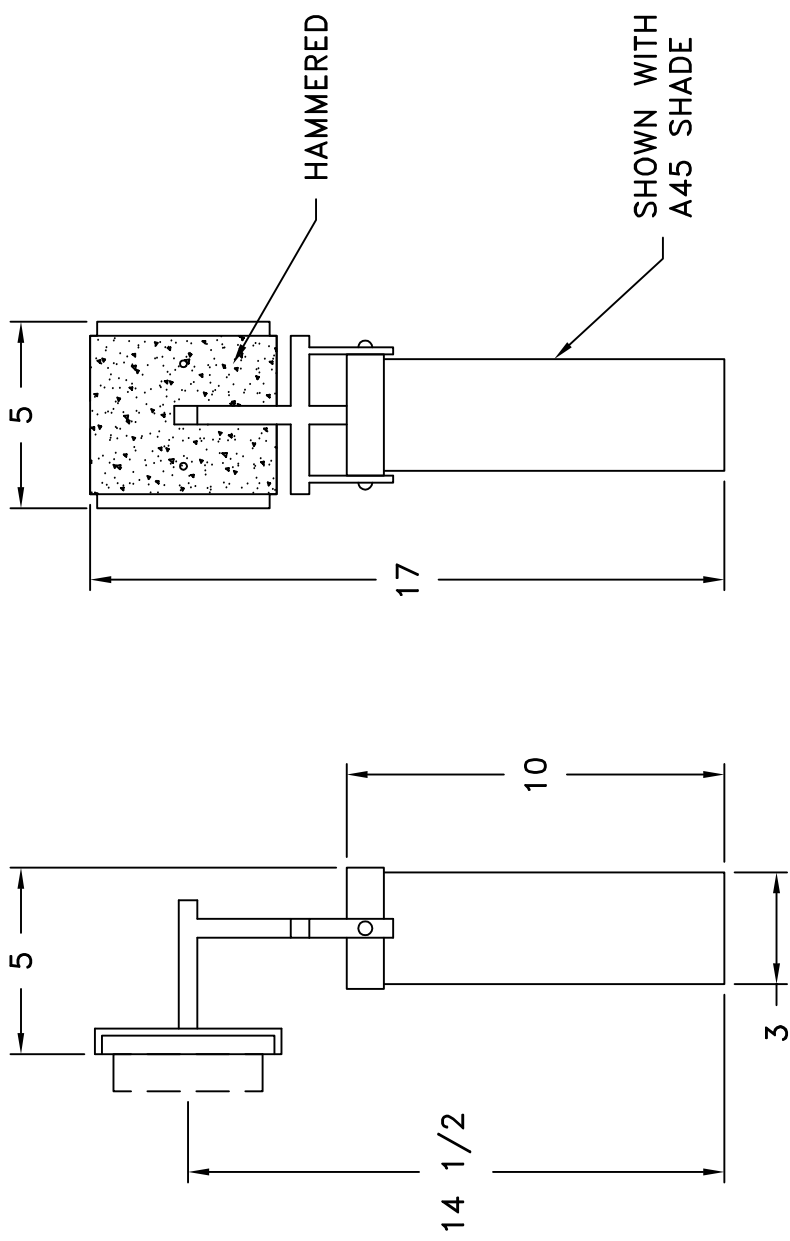

Location:

Product #: ID2239

Visit [hammerton.com](http://www.hammerton.com) for product options and specifications.

<b>Mounting Style:</b> D	<b>Electrical Type:</b> INCANDESCENT
<b>Approximate lbs.:</b> 10	<b>Bulb Qty:</b> 1 <b>Wattage:</b> SEE SHADE
<b>Finish:</b> SEE WEB SITE FOR OPTIONS	<b>Voltage:</b> 120
<b>Top Diffuser:</b> CLOSED METAL	<b>Socket Type:</b> CANDELABRA
<b>Bottom Diffuser:</b> OPEN	<b>UL Location:</b> DRY

All fixtures created by Hammerton are handcrafted by artisans. Dimensions may vary up to 1/8".  
 © Copyright 2012. All rights in design, detail or invention of this drawing are reserved as the property of Hammerton. Any limitation or adaptation without written consent is strictly prohibited.  
 Hammerton Inc. · 217 Wright Brothers Dr. · Salt Lake City, UT 84116 · (801) 973-8095

Mounting Detail

CAUTION  
 HARDWARE PACKET "D"  
 MOUNTS DIRECTLY TO  
 J-BOX.