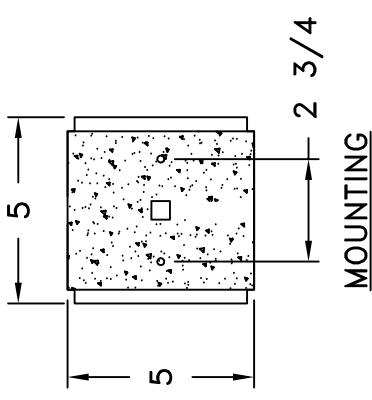

Location:

Product #: ID2239

Visit [hammerton.com](http://www.hammerton.com) for product options and specifications.

<b>Mounting Style:</b> D	<b>Electrical Type:</b> INCANDESCENT
<b>Approximate lbs.:</b> 10	<b>Bulb Qty:</b> 1 <b>Wattage:</b> SEE SHADE
<b>Finish:</b> SEE WEB SITE FOR OPTIONS	<b>Voltage:</b> 120
<b>Top Diffuser:</b> CLOSED METAL	<b>Socket Type:</b> CANDELABRA
<b>Bottom Diffuser:</b> OPEN	<b>UL Location:</b> DRY

All fixtures created by Hammerton are handcrafted by artisans. Dimensions may vary up to 1/8".  
 © Copyright 2012. All rights in design, detail or invention of this drawing are reserved as the property of Hammerton. Any limitation or adaptation without written consent is strictly prohibited.  
 Hammerton Inc. · 217 Wright Brothers Dr. · Salt Lake City, UT 84116 · (801) 973-8095

Mounting Detail

CAUTION  
 HARDWARE PACKET "D"  
 MOUNTS DIRECTLY TO  
 J-BOX.