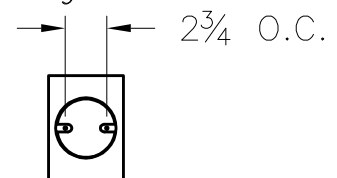

Location:

Product #: ID2277

Visit hammerton.com for product options and specifications.

Mounting Style: D	Electrical Type: INCANDESCENT
Approximate lbs.: 15	Bulb Qty: 1 Wattage: 60
Finish: SEE WEB SITE FOR OPTIONS	Voltage: 120
Top Diffuser: OPEN	Socket Type: MEDIUM
Bottom Diffuser: OPEN	UL Location: DRY

Mounting Detail

All fixtures created by Hammerton are handcrafted by artisans. Dimensions may vary up to 1/8".

©Copyright 2016. All rights in design, detail or invention of this drawing are reserved as the property of Hammerton. Any imitation or adaptation without written consent is strictly prohibited.