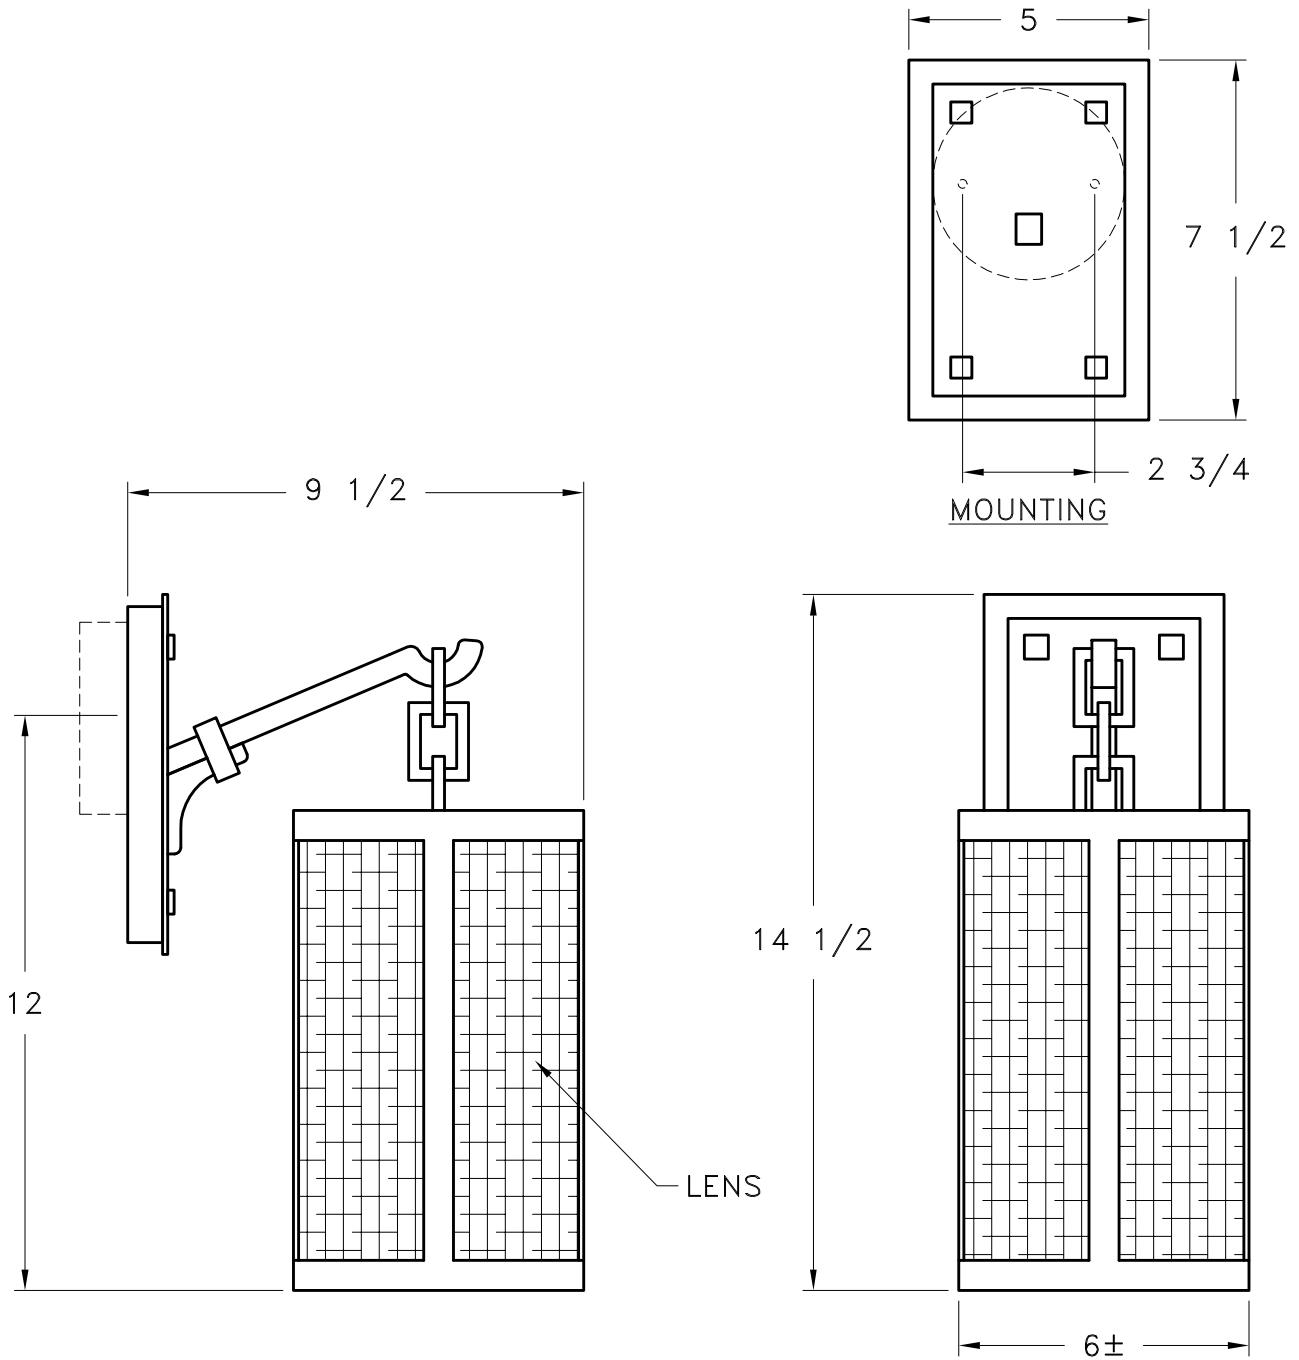

Location:

Product #: ID2277

Visit hammerton.com for product options and specifications.

Mounting Style: D	Electrical Type: INCANDESCENT
Approximate lbs.: 15	Bulb Qty: 1 Wattage: 60
Finish: SEE WEB SITE FOR OPTIONS	Voltage: 120
Top Diffuser: OPEN	Socket Type: MEDIUM
Bottom Diffuser: OPEN	UL Location: DRY

Mounting Detail

All fixtures created by Hammerton are handcrafted by artisans. Dimensions may vary up to 1/8".

©Copyright 2016. All rights in design, detail or invention of this drawing are reserved as the property of Hammerton. Any imitation or adaptation without written consent is strictly prohibited.