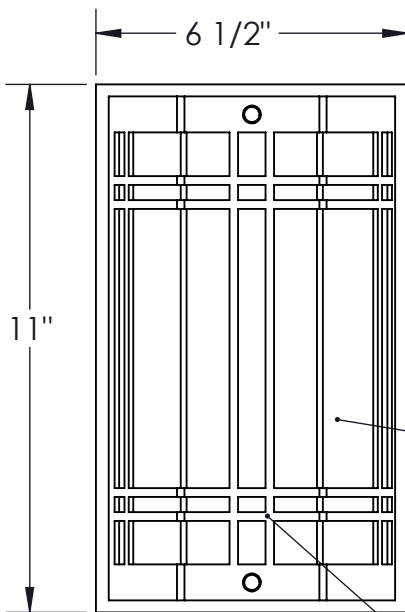

CIRCOLO

LINEA

LENS

OPTIONAL  
PATTERN

Mounting Style: Switch Box	Electrical Type: incandescent
Approximate lbs.: 4LBS	Bulb Qty: 1 Wattage: 40
Finish: STD Metallic's	Voltage: 120
Top Diffuser: Optional	Socket Type: E12
Bottom Diffuser: Optional	UL Location: Dry

Mounting Detail

Single Gang Box

All fixtures created by Hammerton are handcrafted by artisans—dimensions may vary.

© Copyright 2015. All rights in design, detail or invention of this drawing are reserved as the property of Hammerton. Any imitation or adaptation without written consent is strictly prohibited.