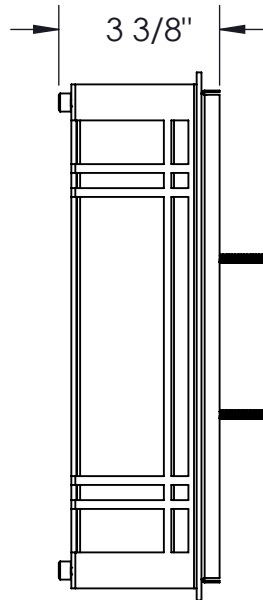

CIRCOLO

LINEA

LENS

OPTIONAL  
PATTERN

Mounting Style: Switch Box	Electrical Type: incandescent
Approximate lbs.: 4LBS	Bulb Qty: 1 Wattage: 40
Finish: STD Metallic's	Voltage: 120
Top Diffuser: Optional	Socket Type: E12
Bottom Diffuser: Optional	UL Location: Dry

Mounting Detail

Single Gang Box

All fixtures created by Hammerton are handcrafted by artisans—dimensions may vary.

© Copyright 2015. All rights in design, detail or invention of this drawing are reserved as the property of Hammerton. Any imitation or adaptation without written consent is strictly prohibited.