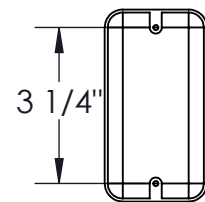

CIRCOLO

LINEA

LENS

OPTIONAL  
PATTERN

Mounting Style: Switch Box	Electrical Type: incandescent
Approximate lbs.: 4LBS	Bulb Qty: 1 Wattage: 40
Finish: STD Metallic's	Voltage: 120
Top Diffuser: Optional	Socket Type: E12
Bottom Diffuser: Optional	UL Location: Dry

Mounting Detail

Single Gang Box

All fixtures created by Hammerton are handcrafted by artisans—dimensions may vary.

© Copyright 2015. All rights in design, detail or invention of this drawing are reserved as the property of Hammerton. Any imitation or adaptation without written consent is strictly prohibited.