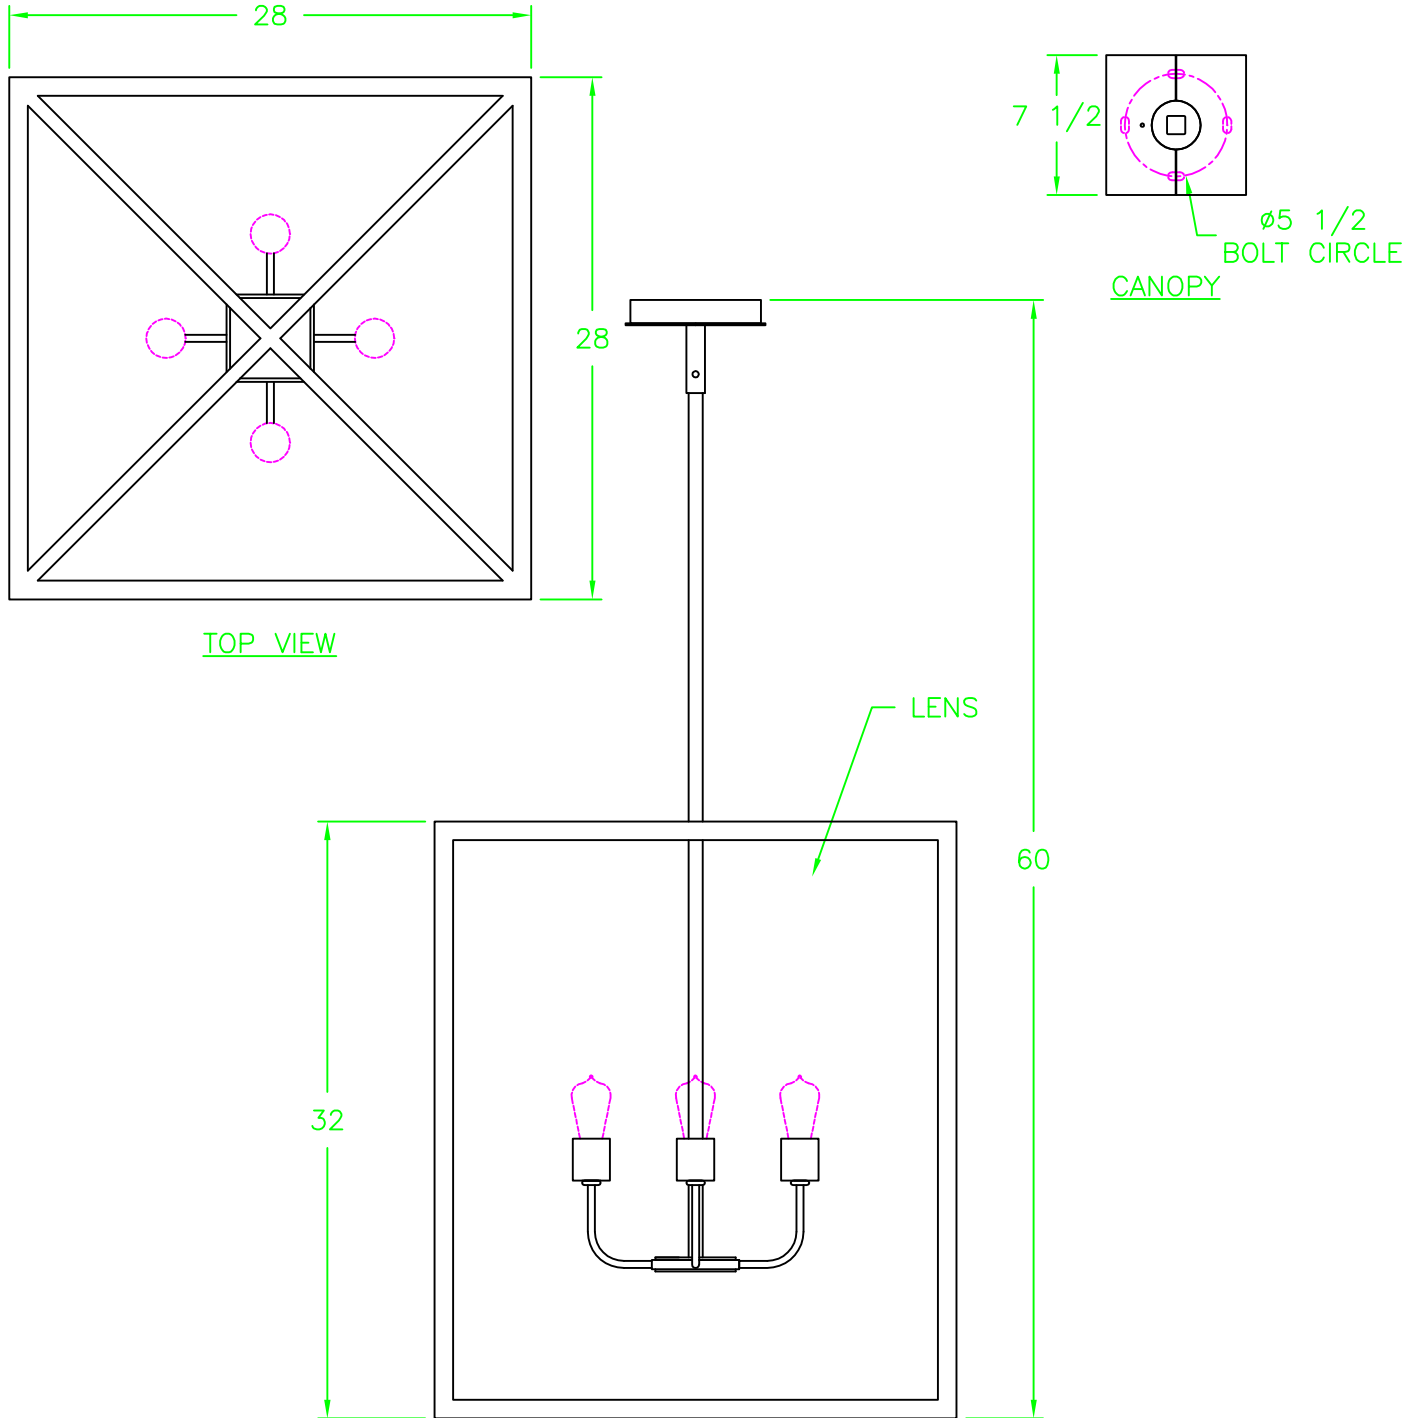

Location:

Product #: LA2283

Visit hammerton.com for product options and specifications.

Mounting Style: A	Electrical Type: INCANDESCENT
Approximate lbs.: 45	Bulb Qty: 4 Wattage: 60
Finish: SEE WEB SITE FOR OPTIONS	Voltage: 120
Top Diffuser: OPEN	Socket Type: MEDIUM
Bottom Diffuser: OPEN	UL Location: DRY

Mounting Detail

CAUTION

HARDWARE PACKET "A"
MOUNTS DIRECTLY TO
BUILDING STRUCTURE.

All fixtures created by Hammerton are handcrafted by artisans. Dimensions may vary up to 7/8".

©Copyright 2016. All rights in design, detail or invention of this drawing are reserved as the property of Hammerton. Any imitation or adaptation without written consent is strictly prohibited.