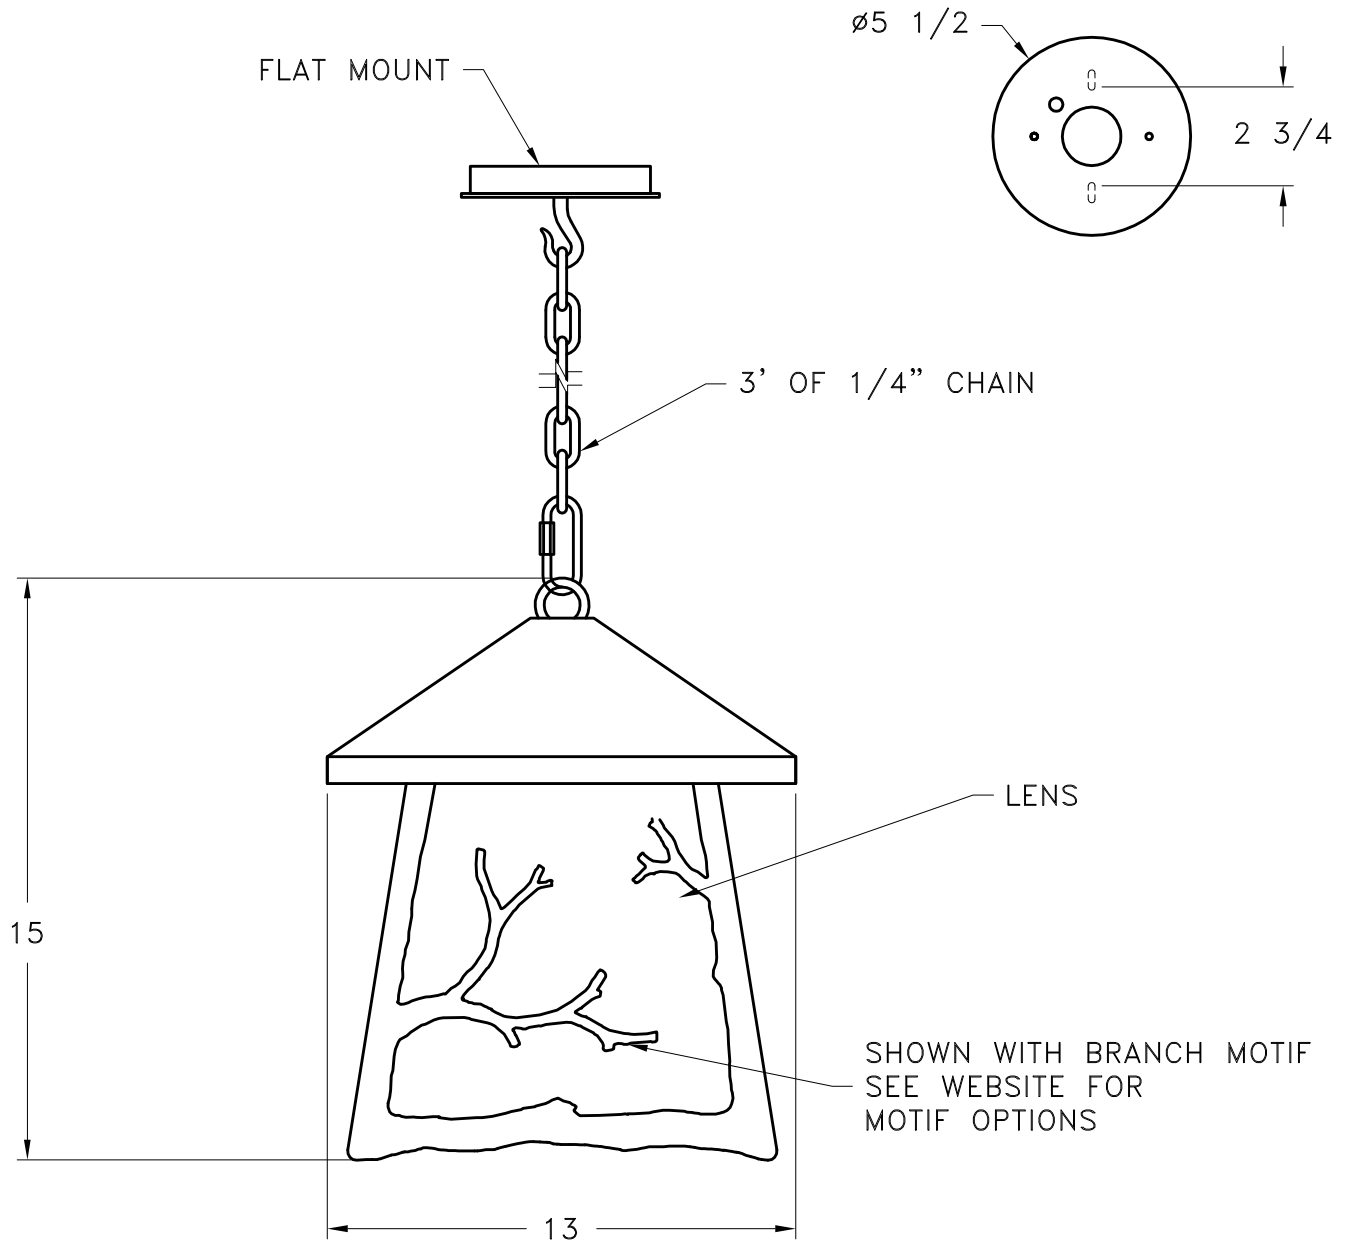

Location:

Product #: LA7040-L

Visit [hammerton.com](http://hammerton.com) for product options and specifications.

Mounting Style: J	Electrical Type: INCANDESCENT
Approximate lbs.: 20	Bulb Qty: 1 Wattage: 100
Finish: SEE WEB SITE FOR OPTIONS	Voltage: 120
Top Diffuser: OPEN	Socket Type: MEDIUM
Bottom Diffuser: CLOSED	UL Location: DAMP

All fixtures created by Hammerton are handcrafted by artisans. Dimensions may vary up to 1/8".

©Copyright 2013. All rights in design, detail or invention of this drawing are reserved as the property of Hammerton. Any imitation or adaptation without written consent is strictly prohibited.

### Mounting Detail

**CAUTION**  
HARDWARE PACKET "J"  
MOUNTS DIRECTLY TO  
J-BOX.