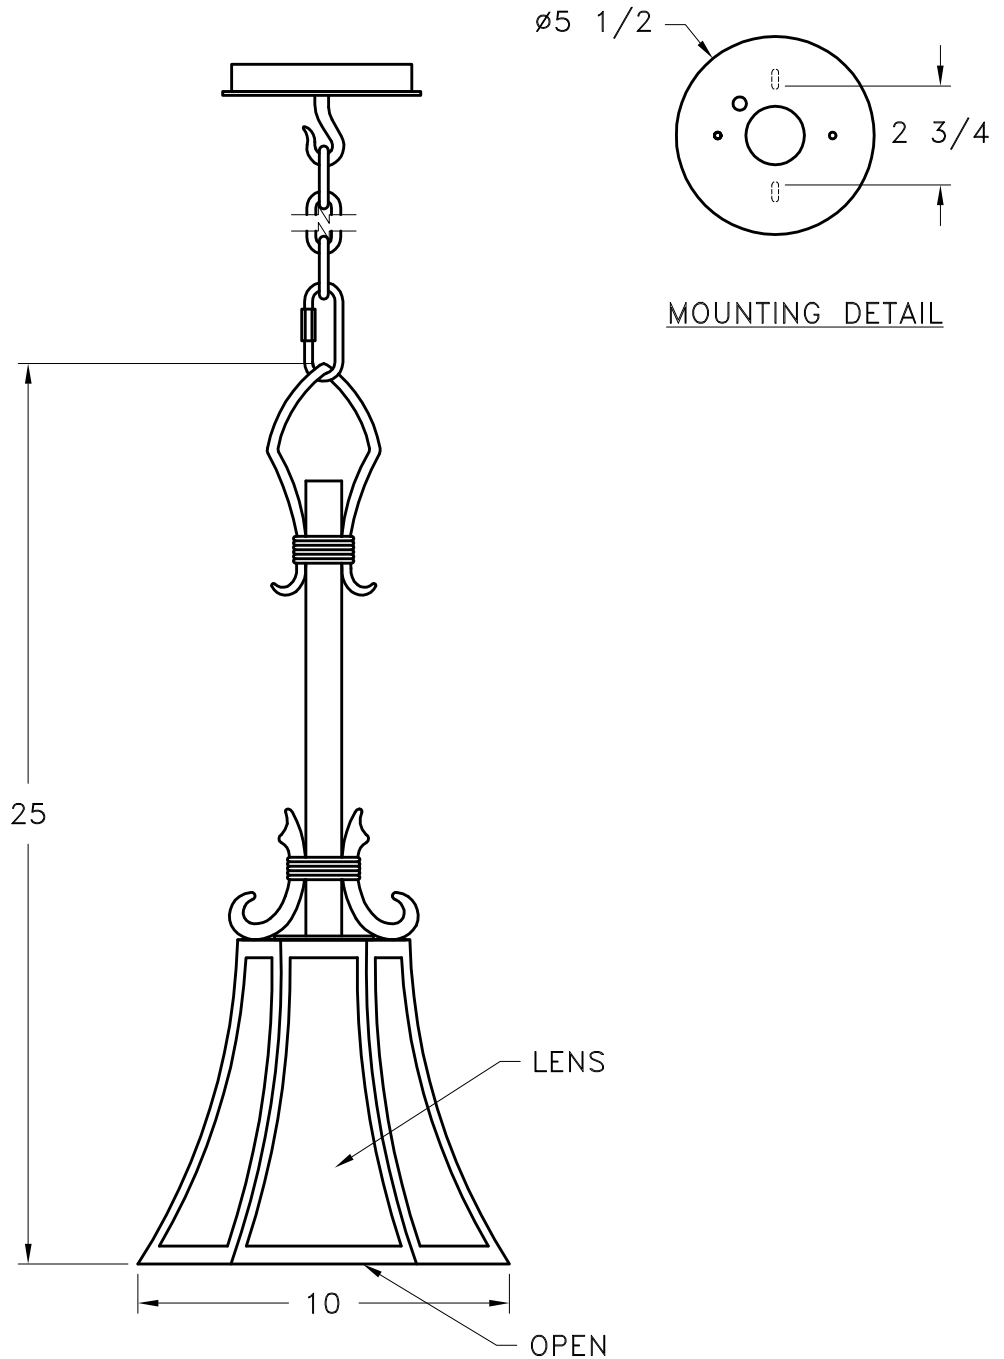

Location:

Product #: LA9052

Visit hammerton.com for product options and specifications.

Mounting Style: J	Electrical Type: INCANDESCENT
Approximate lbs.: 15	Bulb Qty: 1 Wattage: 100
Finish: SEE WEB SITE FOR OPTIONS	Voltage: 120
Top Diffuser: CLOSED	Socket Type: MEDIUM
Bottom Diffuser: OPEN	UL Location: DRY

All fixtures created by Hammerton are handcrafted by artisans. Dimensions may vary up to $\frac{7}{8}$ ".

©Copyright 2013. All rights in design, detail or invention of this drawing are reserved as the property of Hammerton. Any imitation or adaptation without written consent is strictly prohibited.