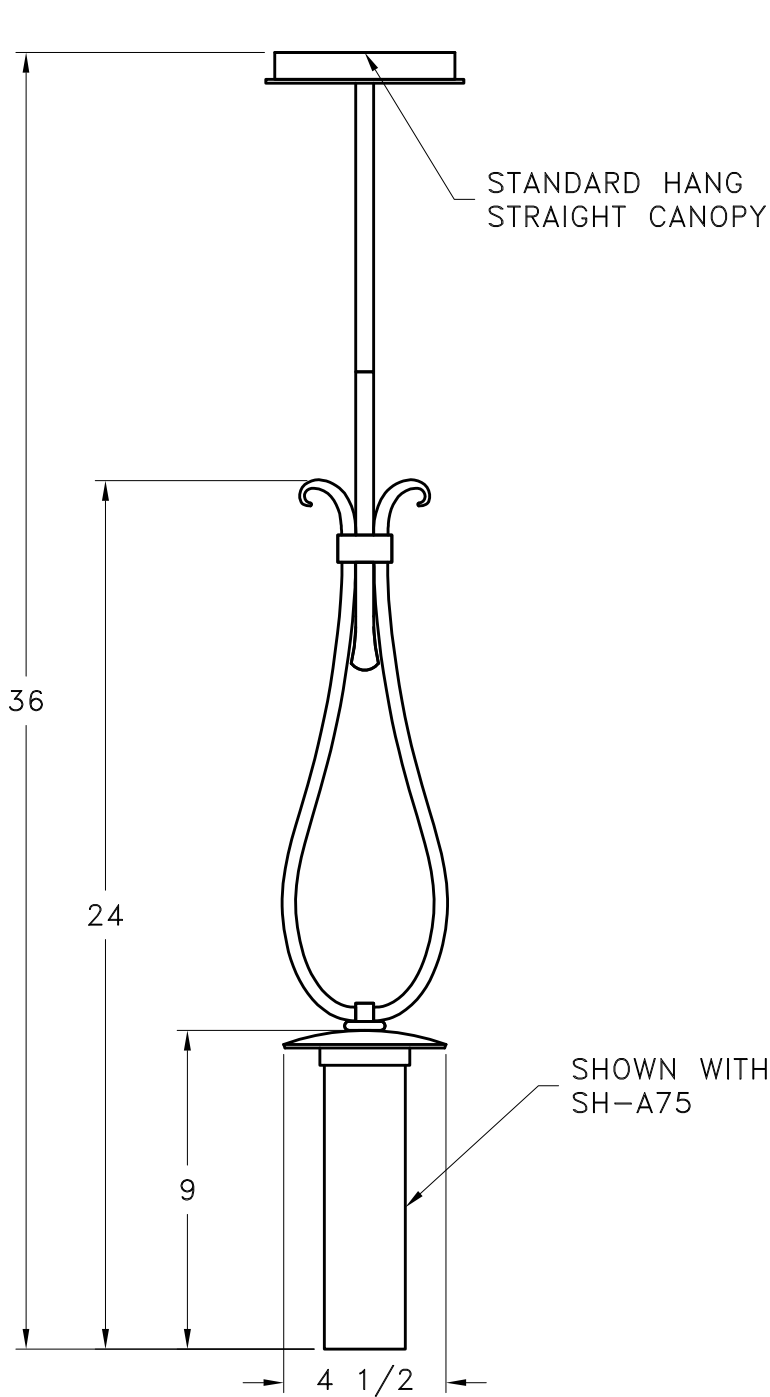

Location:

Product #: LA9231

Visit hammerton.com for product options and specifications.

| | |
|----------------------------------|-------------------------------|
| Mounting Style: J | Electrical Type: INCANDESCENT |
| Approximate lbs.: 10 | Bulb Qty: 1 Wattage: 60 |
| Finish: SEE WEB SITE FOR OPTIONS | Voltage: 120 |
| Top Diffuser: CLOSED STEEL | Socket Type: CANDELABRA |
| Bottom Diffuser: OPEN | UL Location: DRY |

All fixtures created by Hammerton are handcrafted by artisans. Dimensions may vary up to $\frac{7}{8}$ ".

©Copyright 2013. All rights in design, detail or invention of this drawing are reserved as the property of Hammerton. Any imitation or adaptation without written consent is strictly prohibited.