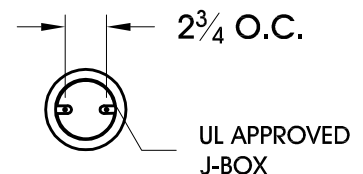

Visit hammerton.com for product options and specifications.

Mounting Style: J	Electrical Type: INCANDESCENT
Approximate lbs.: 10	Bulb Qty: 1 Wattage: 60
Finish: SEE WEB SITE FOR OPTIONS	Voltage: 120
Top Diffuser: CLOSED STEEL	Socket Type: CANDELABRA
Bottom Diffuser: OPEN	UL Location: DRY

All fixtures created by Hammerton are handcrafted by artisans. Dimensions may vary up to $\frac{7}{8}$ ".

©Copyright 2013. All rights in design, detail or invention of this drawing are reserved as the property of Hammerton. Any imitation or adaptation without written consent is strictly prohibited.

Hammerton Inc. · 217 Wright Brothers Dr. · Salt Lake City, UT 84116 · (801) 973-8095

Mounting Detail