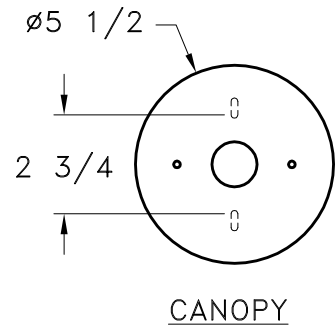

Location:

Product #: LA9231

Visit hammerton.com for product options and specifications.

| | |
|----------------------------------|-------------------------------|
| Mounting Style: J | Electrical Type: INCANDESCENT |
| Approximate lbs.: 10 | Bulb Qty: 1 Wattage: 60 |
| Finish: SEE WEB SITE FOR OPTIONS | Voltage: 120 |
| Top Diffuser: CLOSED STEEL | Socket Type: CANDELABRA |
| Bottom Diffuser: OPEN | UL Location: DRY |

All fixtures created by Hammerton are handcrafted by artisans. Dimensions may vary up to $\frac{7}{8}$ ".

©Copyright 2013. All rights in design, detail or invention of this drawing are reserved as the property of Hammerton. Any imitation or adaptation without written consent is strictly prohibited.