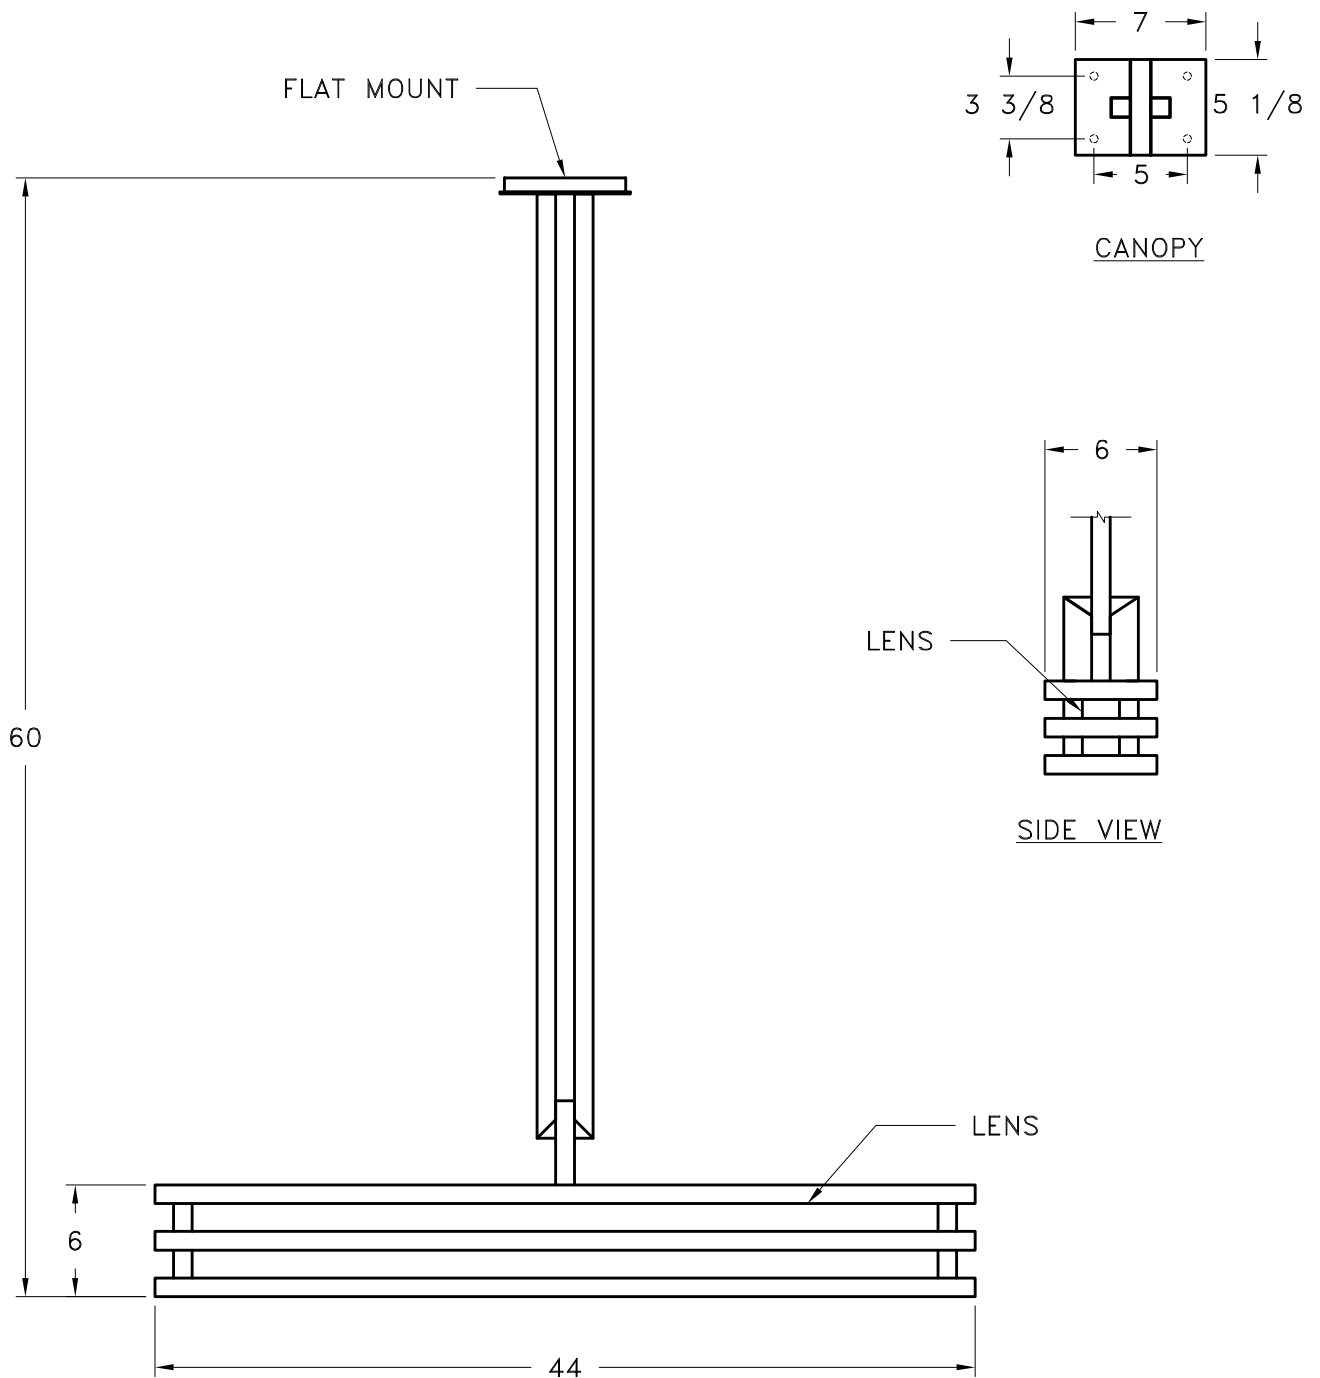

Location:

Product #: PL2111

Visit hammerton.com for product options and specifications.

Mounting Style: A	Electrical Type: INCANDESCENT
Approximate lbs.: 50	Bulb Qty: 6 Wattage: 40
Finish: SEE WEB SITE FOR OPTIONS	Voltage: 120
Top Diffuser: OPEN	Socket Type: MEDIUM
Bottom Diffuser: SAME AS LENS	UL Location: DRY

Mounting Detail

CAUTION

HARDWARE PACKET "A" MOUNTS DIRECTLY TO BUILDING STRUCTURE.

All fixtures created by Hammerton are handcrafted by artisans. Dimensions may vary up to 7/8".

©Copyright 2013. All rights in design, detail or invention of this drawing are reserved as the property of Hammerton. Any imitation or adaptation without written consent is strictly prohibited.