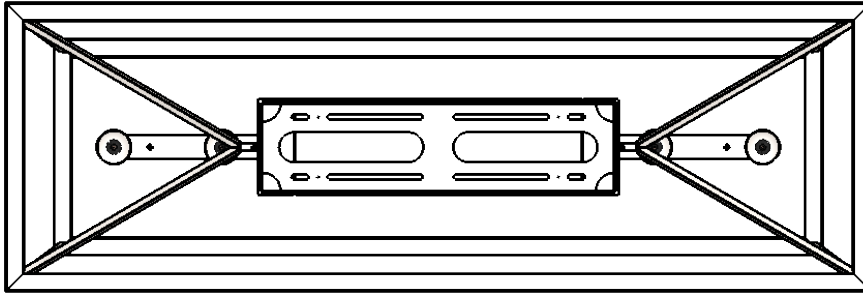

Approved By:

Product #: PL2290

Date: 7/26/2016

Mounting Style: FLAT	Electrical Type: INCADESCENT
Approximate lbs.: 76	Bulb Qty: 7 Wattage: 40
Finish: SEE WEBSITE FOR OPTIONS	Voltage: 120
Top Diffuser: OPEN	Socket Type: CANDELABRA
Bottom Diffuser: OPEN	UL Location: DRY

Mounting Detail

CAUTION
HARDWARE PACKET "A"
MOUNTS DIRECTLY TO BUILDING
STRUCTURE.

All fixtures created by Hammerton are handcrafted by artisans—dimensions may vary.

© Copyright 2015. All rights in design, detail or invention of this drawing are reserved as the property of Hammerton. Any imitation or adaptation without written consent is strictly prohibited.