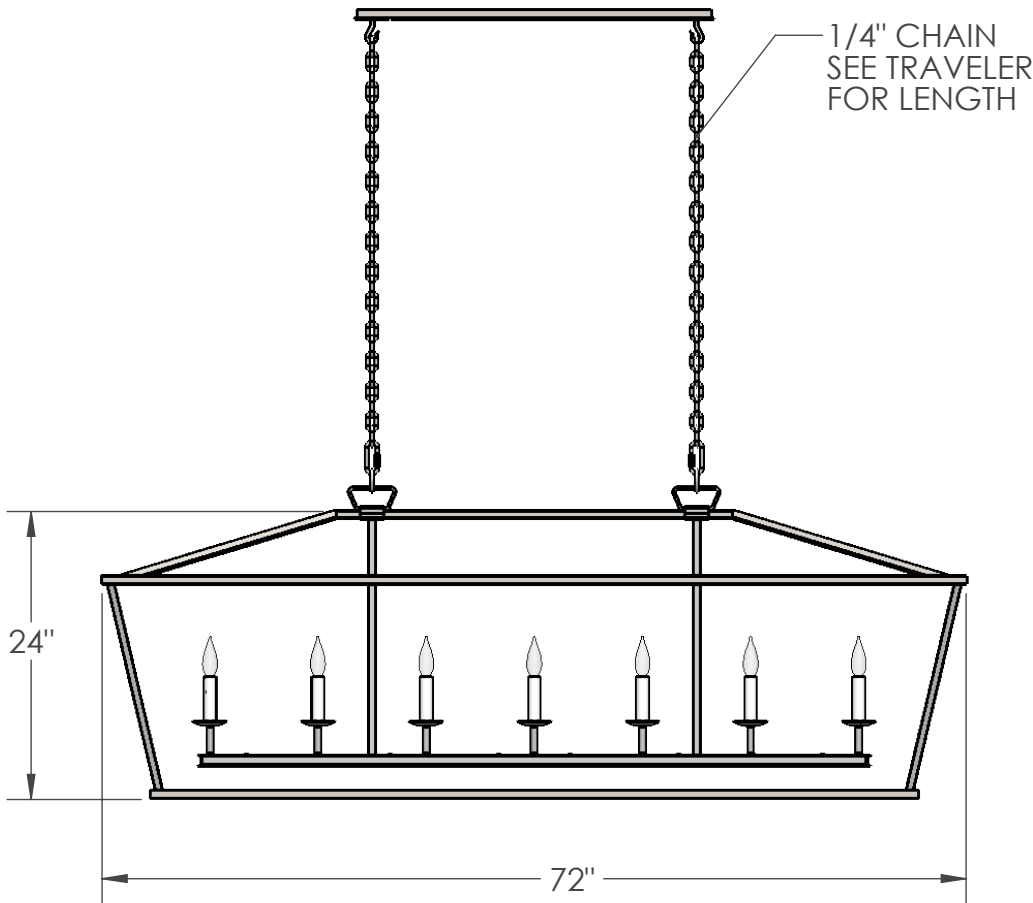

Approved By:

Product #: PL2290

Date: 7/26/2016

Mounting Style: FLAT	Electrical Type: INCADESCENT
Approximate lbs.: 76	Bulb Qty: 7 Wattage: 40
Finish: SEE WEBSITE FOR OPTIONS	Voltage: 120
Top Diffuser: OPEN	Socket Type: CANDELABRA
Bottom Diffuser: OPEN	UL Location: DRY

Mounting Detail

CAUTION
HARDWARE PACKET "A"
MOUNTS DIRECTLY TO BUILDING
STRUCTURE.

All fixtures created by Hammerton are handcrafted by artisans—dimensions may vary.

© Copyright 2015. All rights in design, detail or invention of this drawing are reserved as the property of Hammerton. Any imitation or adaptation without written consent is strictly prohibited.