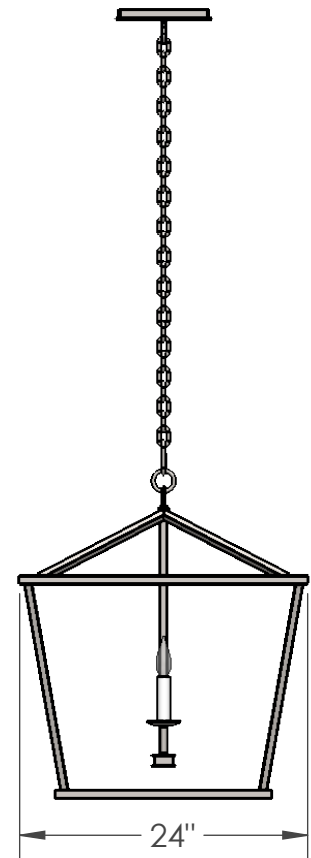

Approved By:

Product #: PL2290

Date: 7/26/2016

Mounting Style: FLAT	Electrical Type: INCADESCENT
Approximate lbs.: 76	Bulb Qty: 7 Wattage: 40
Finish: SEE WEBSITE FOR OPTIONS	Voltage: 120
Top Diffuser: OPEN	Socket Type: CANDELABRA
Bottom Diffuser: OPEN	UL Location: DRY

Mounting Detail

CAUTION
HARDWARE PACKET "A"
MOUNTS DIRECTLY TO BUILDING
STRUCTURE.

All fixtures created by Hammerton are handcrafted by artisans—dimensions may vary.

© Copyright 2015. All rights in design, detail or invention of this drawing are reserved as the property of Hammerton. Any imitation or adaptation without written consent is strictly prohibited.