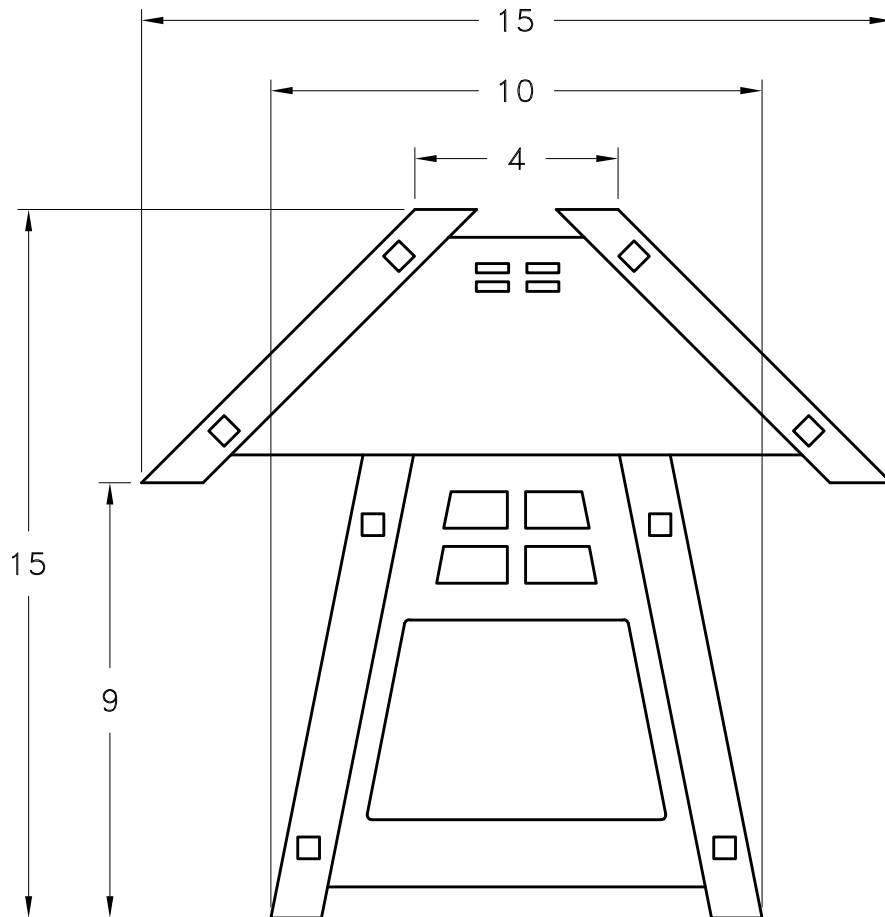

Location:

Product #: TL8018-M

Visit hammerton.com for product options and specifications.

Mounting Style: N/A	Electrical Type: INCANDESCENT	N/A
Approximate lbs.: 23	Bulb Qty: 1 Wattage: 75	
Finish: SEE WEB SITE FOR OPTIONS	Voltage: 120	
Top Diffuser: STEEL	Socket Type: MEDIUM	
Bottom Diffuser: OPEN	UL Location: PORTABLE	
All fixtures created by Hammerton are handcrafted by artisans. Dimensions may vary up to 7/8".		
©Copyright 2013. All rights in design, detail or invention of this drawing are reserved as the property of Hammerton. Any imitation or adaptation without written consent is strictly prohibited.		
Hammerton Inc. · 217 Wright Brothers Dr. · Salt Lake City, UT 84116 · (801) 973-8095		