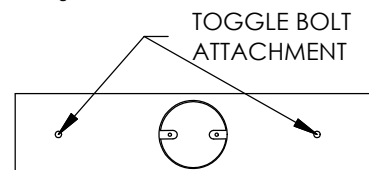

Approved By:

Product #: VL8039-M

Date: 11/29/2016

MOUNTING

FLAT MOUNT

LENS

Mounting Style: F	Electrical Type: INCANDESCENT
Approximate lbs.: 31	Bulb Qty: 2 Wattage: 60
Finish: ANTIQUE IRON	Voltage: 120
Top Diffuser: CLOSED METAL	Socket Type: MEDIUM
Bottom Diffuser: OPEN	UL Location: DRY

Mounting Detail

**CAUTION**

HARDWARE PACKET "F"  
MOUNTS  
USING TOGGLE BOLTS

All fixtures created by Hammerton are handcrafted by artisans—dimensions may vary.

© Copyright 2015. All rights in design, detail or invention of this drawing are reserved as the property of Hammerton. Any imitation or adaptation without written consent is strictly prohibited.