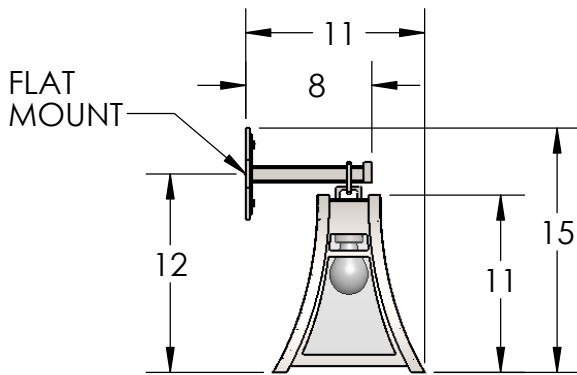

Approved By:

Product #: VL8039-M

Date: 11/29/2016

MOUNTING

FLAT MOUNT

LENS

Mounting Style: F	Electrical Type: INCANDESCENT
Approximate lbs.: 31	Bulb Qty: 2 Wattage: 60
Finish: ANTIQUE IRON	Voltage: 120
Top Diffuser: CLOSED METAL	Socket Type: MEDIUM
Bottom Diffuser: OPEN	UL Location: DRY

Mounting Detail

**CAUTION**

HARDWARE PACKET "F"  
MOUNTS  
USING TOGGLE BOLTS

All fixtures created by Hammerton are handcrafted by artisans—dimensions may vary.

© Copyright 2015. All rights in design, detail or invention of this drawing are reserved as the property of Hammerton. Any imitation or adaptation without written consent is strictly prohibited.