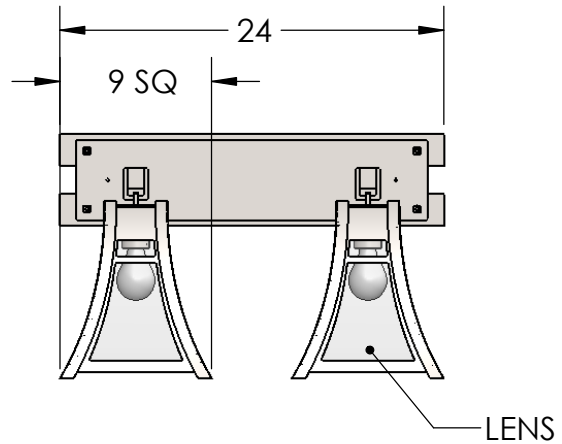

Approved By:

Product #: VL8039-M

Date: 11/29/2016

MOUNTING

FLAT MOUNT

LENS

Mounting Style: F	Electrical Type: INCANDESCENT
Approximate lbs.: 31	Bulb Qty: 2 Wattage: 60
Finish: ANTIQUE IRON	Voltage: 120
Top Diffuser: CLOSED METAL	Socket Type: MEDIUM
Bottom Diffuser: OPEN	UL Location: DRY

Mounting Detail

**CAUTION**

HARDWARE PACKET "F"  
MOUNTS  
USING TOGGLE BOLTS

All fixtures created by Hammerton are handcrafted by artisans—dimensions may vary.

© Copyright 2015. All rights in design, detail or invention of this drawing are reserved as the property of Hammerton. Any imitation or adaptation without written consent is strictly prohibited.