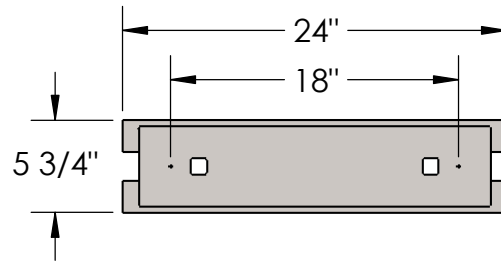

Approved By:

Product #: VL8039-M

Date: 11/29/2016

MOUNTING

FLAT MOUNT

LENS

Mounting Style: F	Electrical Type: INCANDESCENT
Approximate lbs.: 31	Bulb Qty: 2 Wattage: 60
Finish: ANTIQUE IRON	Voltage: 120
Top Diffuser: CLOSED METAL	Socket Type: MEDIUM
Bottom Diffuser: OPEN	UL Location: DRY

Mounting Detail

**CAUTION**

HARDWARE PACKET "F"  
MOUNTS  
USING TOGGLE BOLTS

All fixtures created by Hammerton are handcrafted by artisans—dimensions may vary.

© Copyright 2015. All rights in design, detail or invention of this drawing are reserved as the property of Hammerton. Any imitation or adaptation without written consent is strictly prohibited.