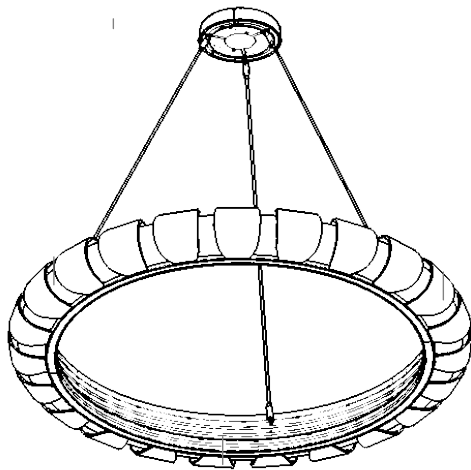

Approved By:

Product #: CHA2176-L

Date: 4/17/2019

MOUNTING

Mounting Style: FLAT	Electrical Type: LED
Approximate lbs.: 160	Bulb Qty: 1    Wattage: 184
Finish: SEE WEBSITE FOR OPTIONS	Voltage: 120
Top Diffuser: NA	Socket Type: NA
Bottom Diffuser: NA	UL Location: DRY

All fixtures created by Hammerton are handcrafted by artisans—dimensions may vary.  
 © Copyright 2019. All rights in design, detail or invention of this drawing are reserved as the property of Hammerton. Any imitation or adaptation without written consent is strictly prohibited.