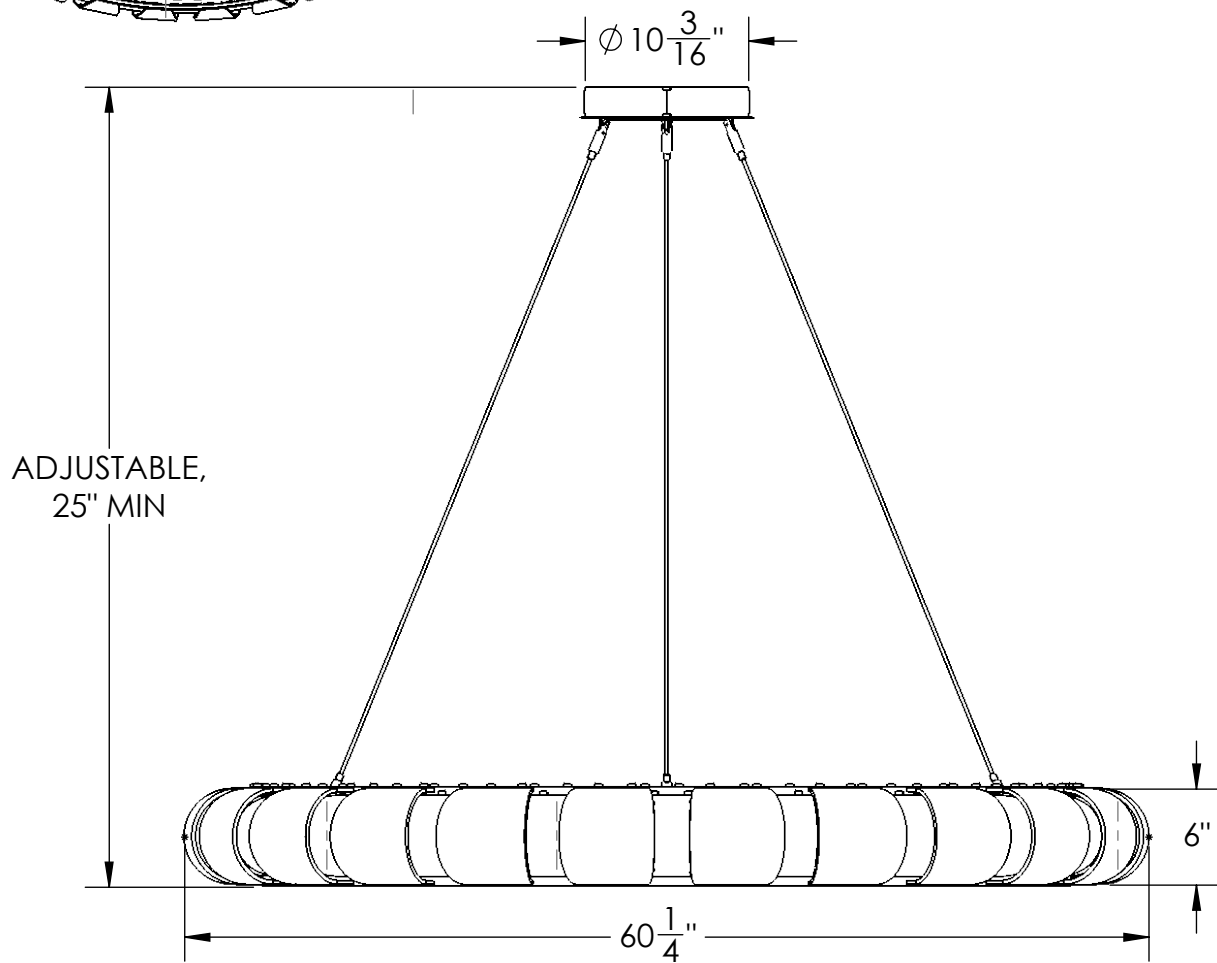

Approved By:

Product #: CHA2176-L

Date: 4/17/2019

MOUNTING

Mounting Style: FLAT	Electrical Type: LED
Approximate lbs.: 160	Bulb Qty: 1    Wattage: 184
Finish: SEE WEBSITE FOR OPTIONS	Voltage: 120
Top Diffuser: NA	Socket Type: NA
Bottom Diffuser: NA	UL Location: DRY