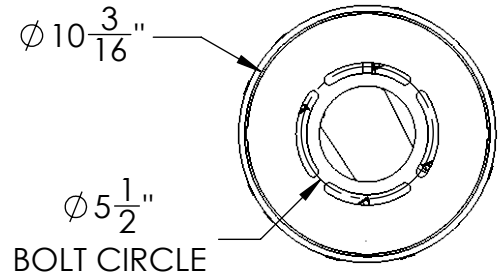

Approved By:

Product #: CHA2176-L

Date: 4/17/2019

MOUNTING

Mounting Style: FLAT	Electrical Type: LED
Approximate lbs.: 160	Bulb Qty: 1    Wattage: 184
Finish: SEE WEBSITE FOR OPTIONS	Voltage: 120
Top Diffuser: NA	Socket Type: NA
Bottom Diffuser: NA	UL Location: DRY

**CAUTION**  
 HARDWARE PACKET "A"  
 MOUNTS DIRECTLY TO BUILDING STRUCTURE.