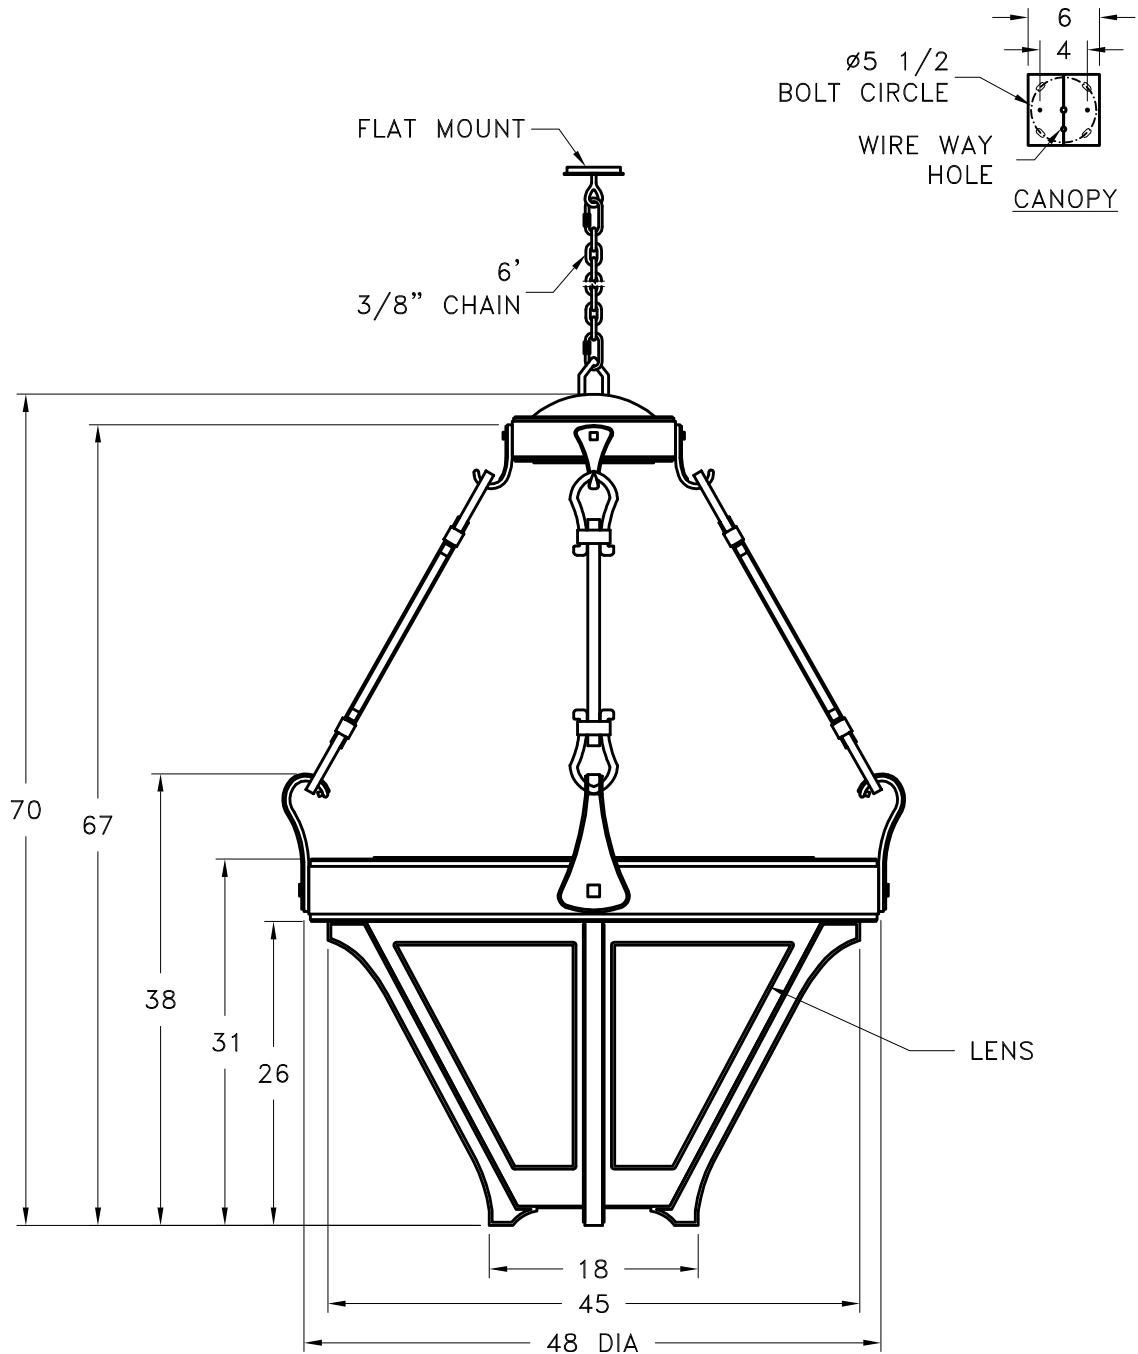

Location:

Product #: CH8050

Visit hammerton.com for product options and specifications.

Mounting Style: A	Electrical Type: INCANDESCENT
Approximate lbs.: 200	Bulb Qty: 6 Wattage: 75
Finish: SEE WEB SITE FOR OPTIONS	Voltage: 120
Top Diffuser: MESH	Socket Type: MEDIUM
Bottom Diffuser: SAME AS LENS	UL Location: DRY

All fixtures created by Hammerton are handcrafted by artisans. Dimensions may vary up to 1/8".

© Copyright 2013. All rights in design, detail or invention of this drawing are reserved as the property of Hammerton. Any imitation or adaptation without written consent is strictly prohibited.