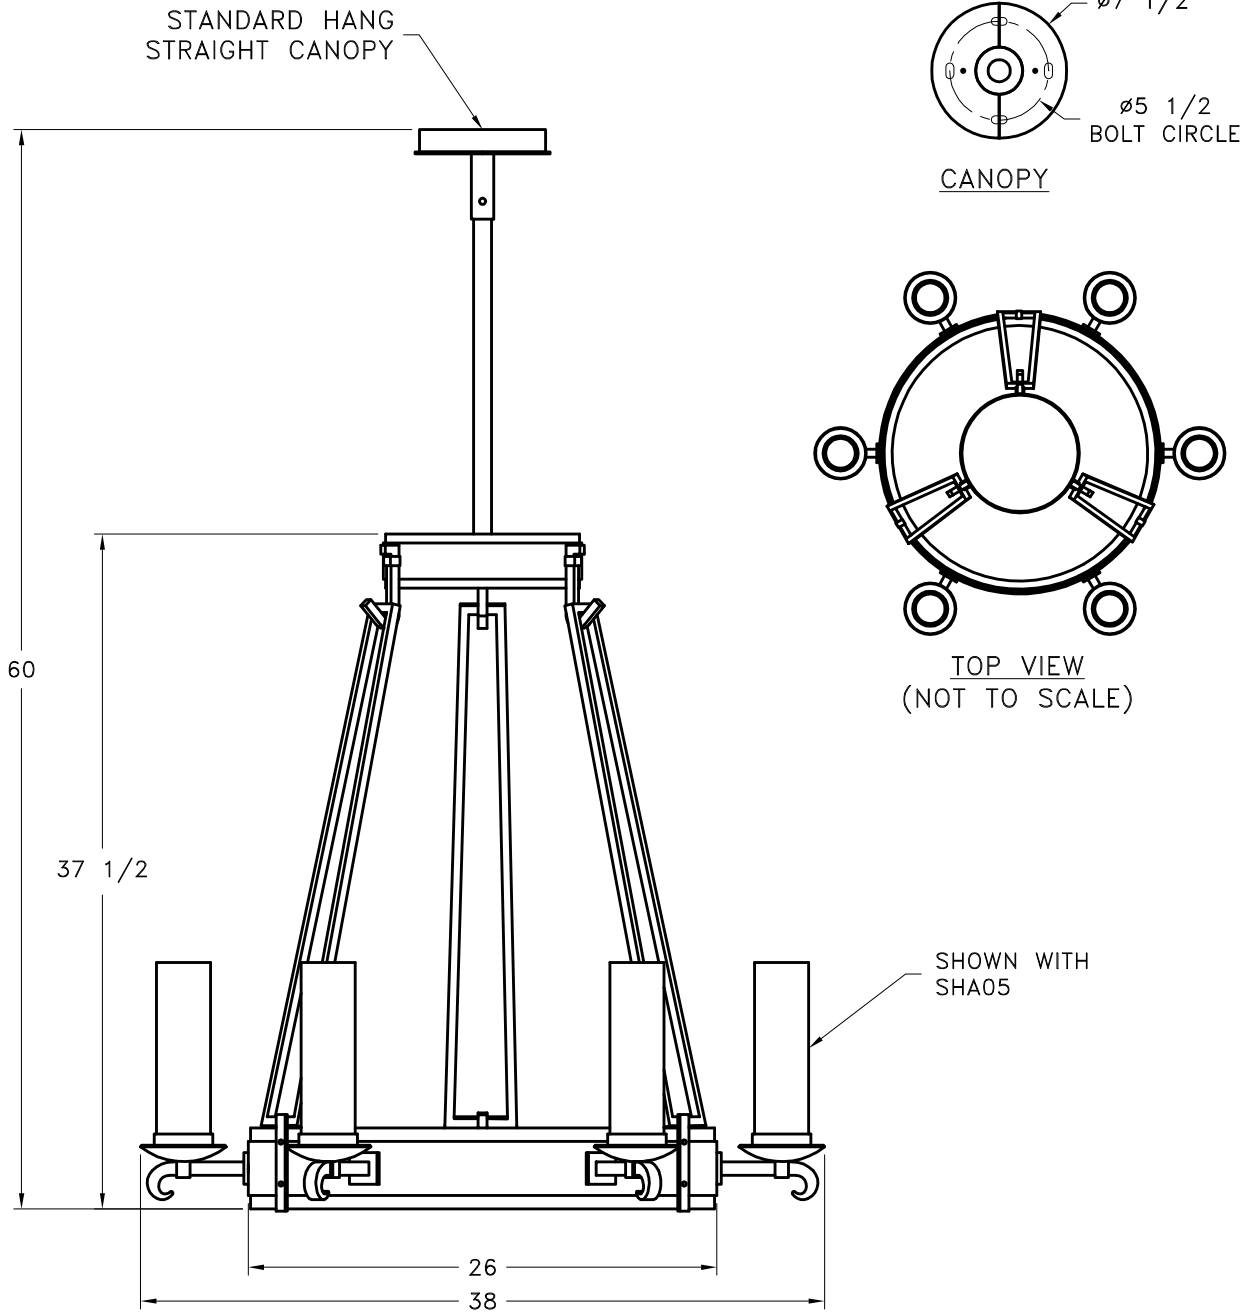

Location:

Product #: CH9276

Visit hammerton.com for product options and specifications.

Mounting Style: A	Electrical Type: INCANDESCENT
Approximate lbs.: 190	Bulb Qty: 6 Wattage: SEE SHADE
Finish: SEE WEB SITE FOR OPTIONS	Voltage: 120
Top Diffuser: N/A	Socket Type: CANDELABRA
Bottom Diffuser: N/A	UL Location: DRY

All fixtures created by Hammerton are handcrafted by artisans. Dimensions may vary up to 1/8".

©Copyright 2016. All rights in design, detail or invention of this drawing are reserved as the property of Hammerton. Any imitation or adaptation without written consent is strictly prohibited.