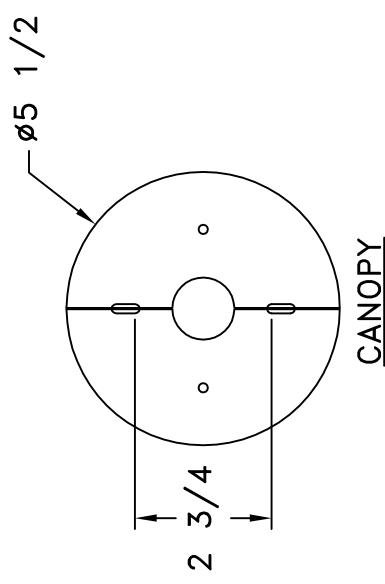

Location:

Product #: CL9125

Visit hammerton.com for product options and specifications.

Mounting Style: J	Electrical Type: INCANDESCENT
Approximate lbs.: 35	Bulb Qty: 2 Wattage: 60
Finish: SEE WEB SITE FOR OPTIONS	Voltage: 120
Top Diffuser: OPEN	Socket Type: MEDIUM
Bottom Diffuser: N/A	UL Location: DRY

All fixtures created by Hammerton are handcrafted by artisans. Dimensions may vary up to $\frac{7}{8}$ ".

© Copyright 2013. All rights in design, detail or invention of this drawing are reserved as the property of Hammerton. Any imitation or adaptation without written consent is strictly prohibited.