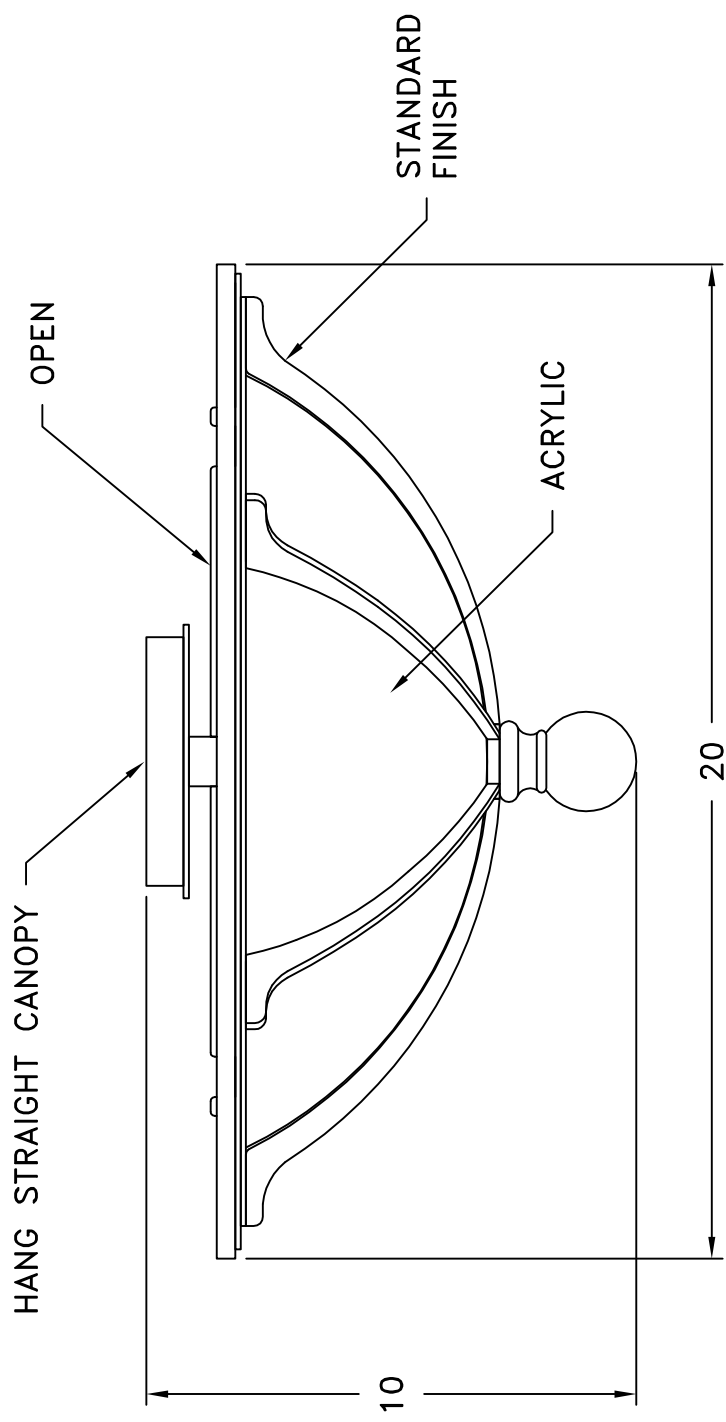

Location:

Product #: CL9125

Visit hammerton.com for product options and specifications.

Mounting Style: J	Electrical Type: INCANDESCENT
Approximate lbs.: 35	Bulb Qty: 2 Wattage: 60
Finish: SEE WEB SITE FOR OPTIONS	Voltage: 120
Top Diffuser: OPEN	Socket Type: MEDIUM
Bottom Diffuser: N/A	UL Location: DRY

All fixtures created by Hammerton are handcrafted by artisans. Dimensions may vary up to $\frac{7}{8}$ ".

© Copyright 2013. All rights in design, detail or invention of this drawing are reserved as the property of Hammerton. Any imitation or adaptation without written consent is strictly prohibited.