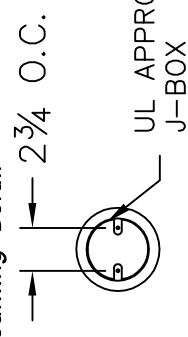

Visit hammerton.com for product options and specifications.

Mounting Style: J	Electrical Type: INCANDESCENT
Approximate lbs.: 35	Bulb Qty: 2 Wattage: 60
Finish: SEE WEB SITE FOR OPTIONS	Voltage: 120
Top Diffuser: OPEN	Socket Type: MEDIUM
Bottom Diffuser: N/A	UL Location: DRY

All fixtures created by Hammerton are handcrafted by artisans. Dimensions may vary up to $\frac{7}{8}$ ".

© Copyright 2013. All rights in design, detail or invention of this drawing are reserved as the property of Hammerton. Any imitation or adaptation without written consent is strictly prohibited.

Hammerton Inc. · 217 Wright Brothers Dr. · Salt Lake City, UT 84116 · (801) 973-8095

Mounting Detail