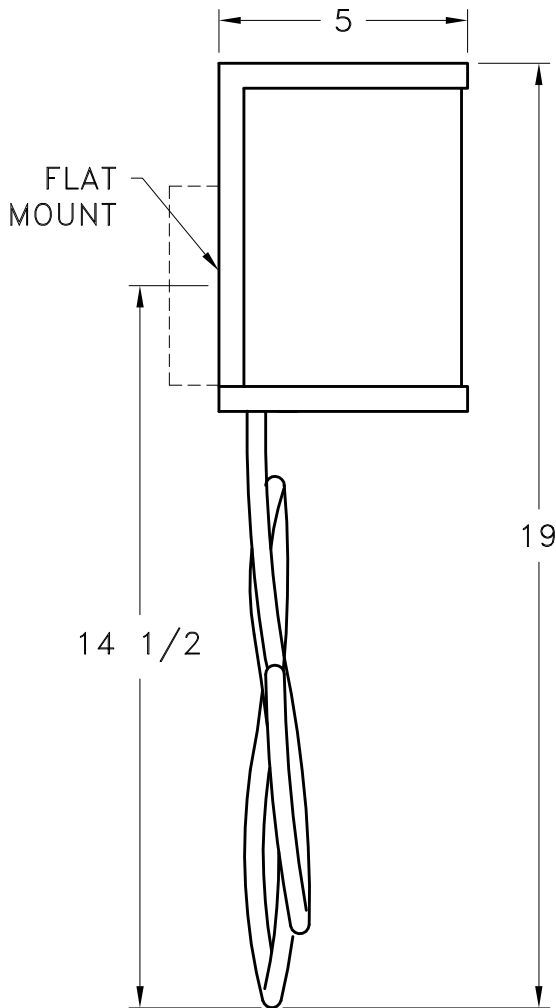

Location:

Product #: CS1016

MOUNTING

Visit hammerton.com for product options and specifications.

Mounting Style: J	Electrical Type: INCANDESCENT	<p>Mounting Detail</p> <p>2 3/4 O.C.</p> <p>CAUTION HARDWARE PACKET "D" MOUNTS DIRECTLY TO J-BOX.</p>
Approximate lbs.: CS1016	Bulb Qty: 2 Wattage: 60	
Finish: SEE WEB SITE FOR OPTIONS	Voltage: 120	
Top Diffuser: OPEN	Socket Type: CANDELABRA	
Bottom Diffuser: OPEN	UL Location: DRY	
All fixtures created by Hammerton are handcrafted by artisans. Dimensions may vary up to 7/8".		
©Copyright 2013. All rights in design, detail or invention of this drawing are reserved as the property of Hammerton. Any imitation or adaptation without written consent is strictly prohibited.		
Hammerton Inc. · 217 Wright Brothers Dr. · Salt Lake City, UT 84116 · (801) 973-8095		