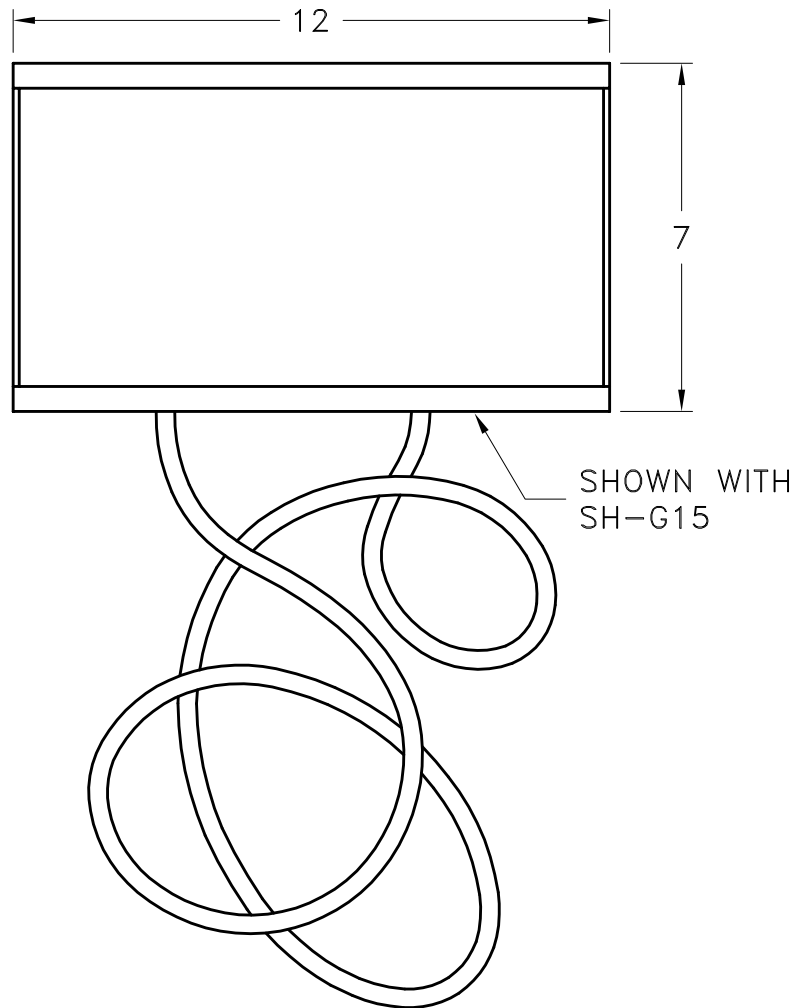

Location:

Product #: CS1016

MOUNTING

Visit hammerton.com for product options and specifications.

Mounting Style: J	Electrical Type: INCANDESCENT	<p>Mounting Detail</p> <p>2 3/4 O.C.</p> <p>CAUTION HARDWARE PACKET "D" MOUNTS DIRECTLY TO J-BOX.</p>
Approximate lbs.: CS1016	Bulb Qty: 2 Wattage: 60	
Finish: SEE WEB SITE FOR OPTIONS	Voltage: 120	
Top Diffuser: OPEN	Socket Type: CANDELABRA	
Bottom Diffuser: OPEN	UL Location: DRY	
All fixtures created by Hammerton are handcrafted by artisans. Dimensions may vary up to 7/8".		
©Copyright 2013. All rights in design, detail or invention of this drawing are reserved as the property of Hammerton. Any imitation or adaptation without written consent is strictly prohibited.		
Hammerton Inc. · 217 Wright Brothers Dr. · Salt Lake City, UT 84116 · (801) 973-8095		