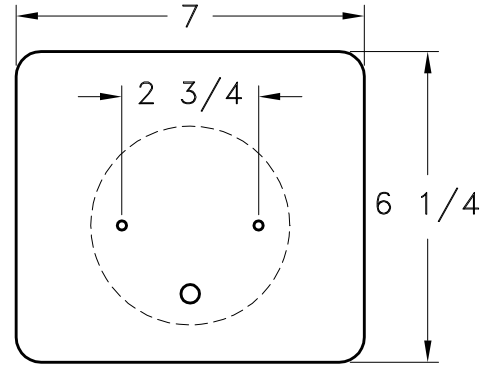

Location:

Product #: CS1016

MOUNTING

Visit hammerton.com for product options and specifications.

Mounting Style: J	Electrical Type: INCANDESCENT	<p>Mounting Detail</p> <p>2 3/4 O.C.</p> <p>CAUTION HARDWARE PACKET "D" MOUNTS DIRECTLY TO J-BOX.</p>
Approximate lbs.: CS1016	Bulb Qty: 2 Wattage: 60	
Finish: SEE WEB SITE FOR OPTIONS	Voltage: 120	
Top Diffuser: OPEN	Socket Type: CANDELABRA	
Bottom Diffuser: OPEN	UL Location: DRY	
All fixtures created by Hammerton are handcrafted by artisans. Dimensions may vary up to 7/8".		
©Copyright 2013. All rights in design, detail or invention of this drawing are reserved as the property of Hammerton. Any imitation or adaptation without written consent is strictly prohibited.		
Hammerton Inc. · 217 Wright Brothers Dr. · Salt Lake City, UT 84116 · (801) 973-8095		