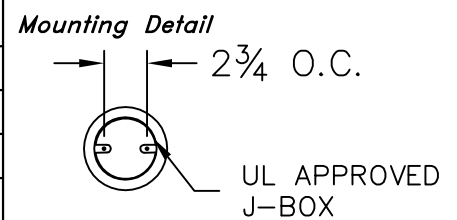

Location:

Product #: CS7016

RIGHT FACING

SEE WEB FOR LENS OPTIONS

SEE WEB FOR MOTIF OPTIONS

Visit hammerton.com for product options and specifications.

Mounting Style: J	Electrical Type: INCANDESCENT
Approximate lbs.: 15	Bulb Qty: 2 Wattage: 75
Finish: SEE WEB SITE FOR OPTIONS	Voltage: 120
Top Diffuser: OPEN	Socket Type: MEDIUM
Bottom Diffuser: SAME AS LENS	UL Location: DRY

CAUTION
HARDWARE PACKET "E"
MOUNTS DIRECTLY TO
J-BOX.

All fixtures created by Hammerton are handcrafted by artisans. Dimensions may vary up to 7/8".

©Copyright 2013. All rights in design, detail or invention of this drawing are reserved as the property of Hammerton. Any imitation or adaptation without written consent is strictly prohibited.