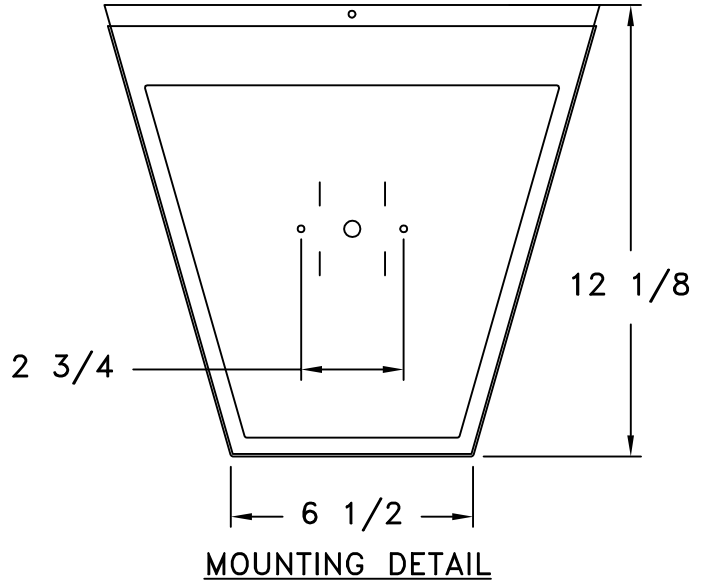

Location:

Product #: CS7016

RIGHT FACING

SEE WEB FOR LENS OPTIONS

SEE WEB FOR MOTIF OPTIONS

Visit hammerton.com for product options and specifications.

Mounting Style: J	Electrical Type: INCANDESCENT
Approximate lbs.: 15	Bulb Qty: 2 Wattage: 75
Finish: SEE WEB SITE FOR OPTIONS	Voltage: 120
Top Diffuser: OPEN	Socket Type: MEDIUM
Bottom Diffuser: SAME AS LENS	UL Location: DRY

CAUTION
HARDWARE PACKET "E"
MOUNTS DIRECTLY TO
J-BOX.

All fixtures created by Hammerton are handcrafted by artisans. Dimensions may vary up to 7/8".

©Copyright 2013. All rights in design, detail or invention of this drawing are reserved as the property of Hammerton. Any imitation or adaptation without written consent is strictly prohibited.