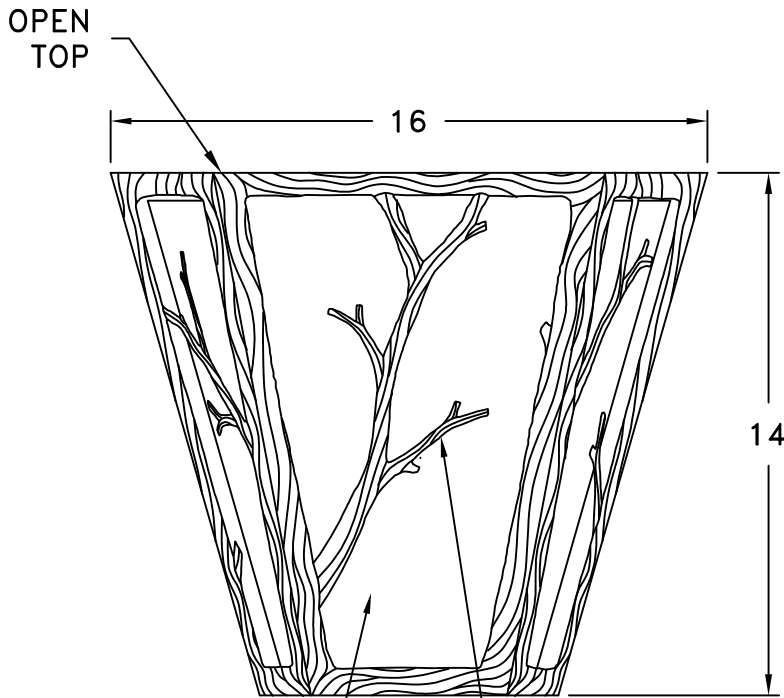

Location:

Product #: CS7016

RIGHT FACING

SEE WEB FOR LENS OPTIONS

SEE WEB FOR MOTIF OPTIONS

Visit hammerton.com for product options and specifications.

Mounting Style: J	Electrical Type: INCANDESCENT
Approximate lbs.: 15	Bulb Qty: 2 Wattage: 75
Finish: SEE WEB SITE FOR OPTIONS	Voltage: 120
Top Diffuser: OPEN	Socket Type: MEDIUM
Bottom Diffuser: SAME AS LENS	UL Location: DRY

CAUTION
HARDWARE PACKET "E"
MOUNTS DIRECTLY TO
J-BOX.

All fixtures created by Hammerton are handcrafted by artisans. Dimensions may vary up to 7/8".

©Copyright 2013. All rights in design, detail or invention of this drawing are reserved as the property of Hammerton. Any imitation or adaptation without written consent is strictly prohibited.