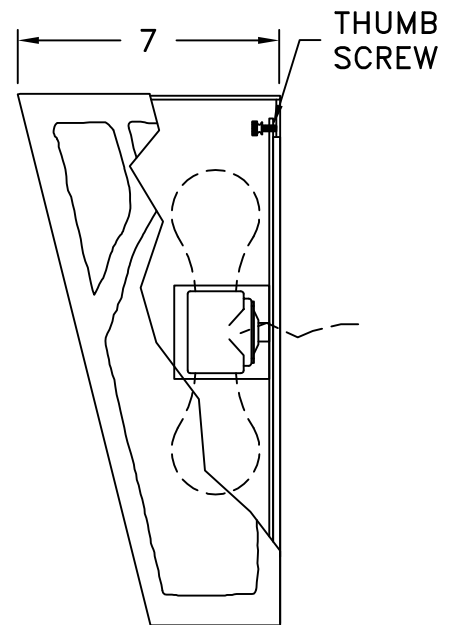

Location:

Product #: CS7016

RIGHT FACING

SEE WEB FOR LENS OPTIONS

SEE WEB FOR MOTIF OPTIONS

Visit hammerton.com for product options and specifications.

Mounting Style: J	Electrical Type: INCANDESCENT
Approximate lbs.: 15	Bulb Qty: 2 Wattage: 75
Finish: SEE WEB SITE FOR OPTIONS	Voltage: 120
Top Diffuser: OPEN	Socket Type: MEDIUM
Bottom Diffuser: SAME AS LENS	UL Location: DRY

CAUTION
HARDWARE PACKET "E"
MOUNTS DIRECTLY TO
J-BOX.

All fixtures created by Hammerton are handcrafted by artisans. Dimensions may vary up to 7/8".

©Copyright 2013. All rights in design, detail or invention of this drawing are reserved as the property of Hammerton. Any imitation or adaptation without written consent is strictly prohibited.