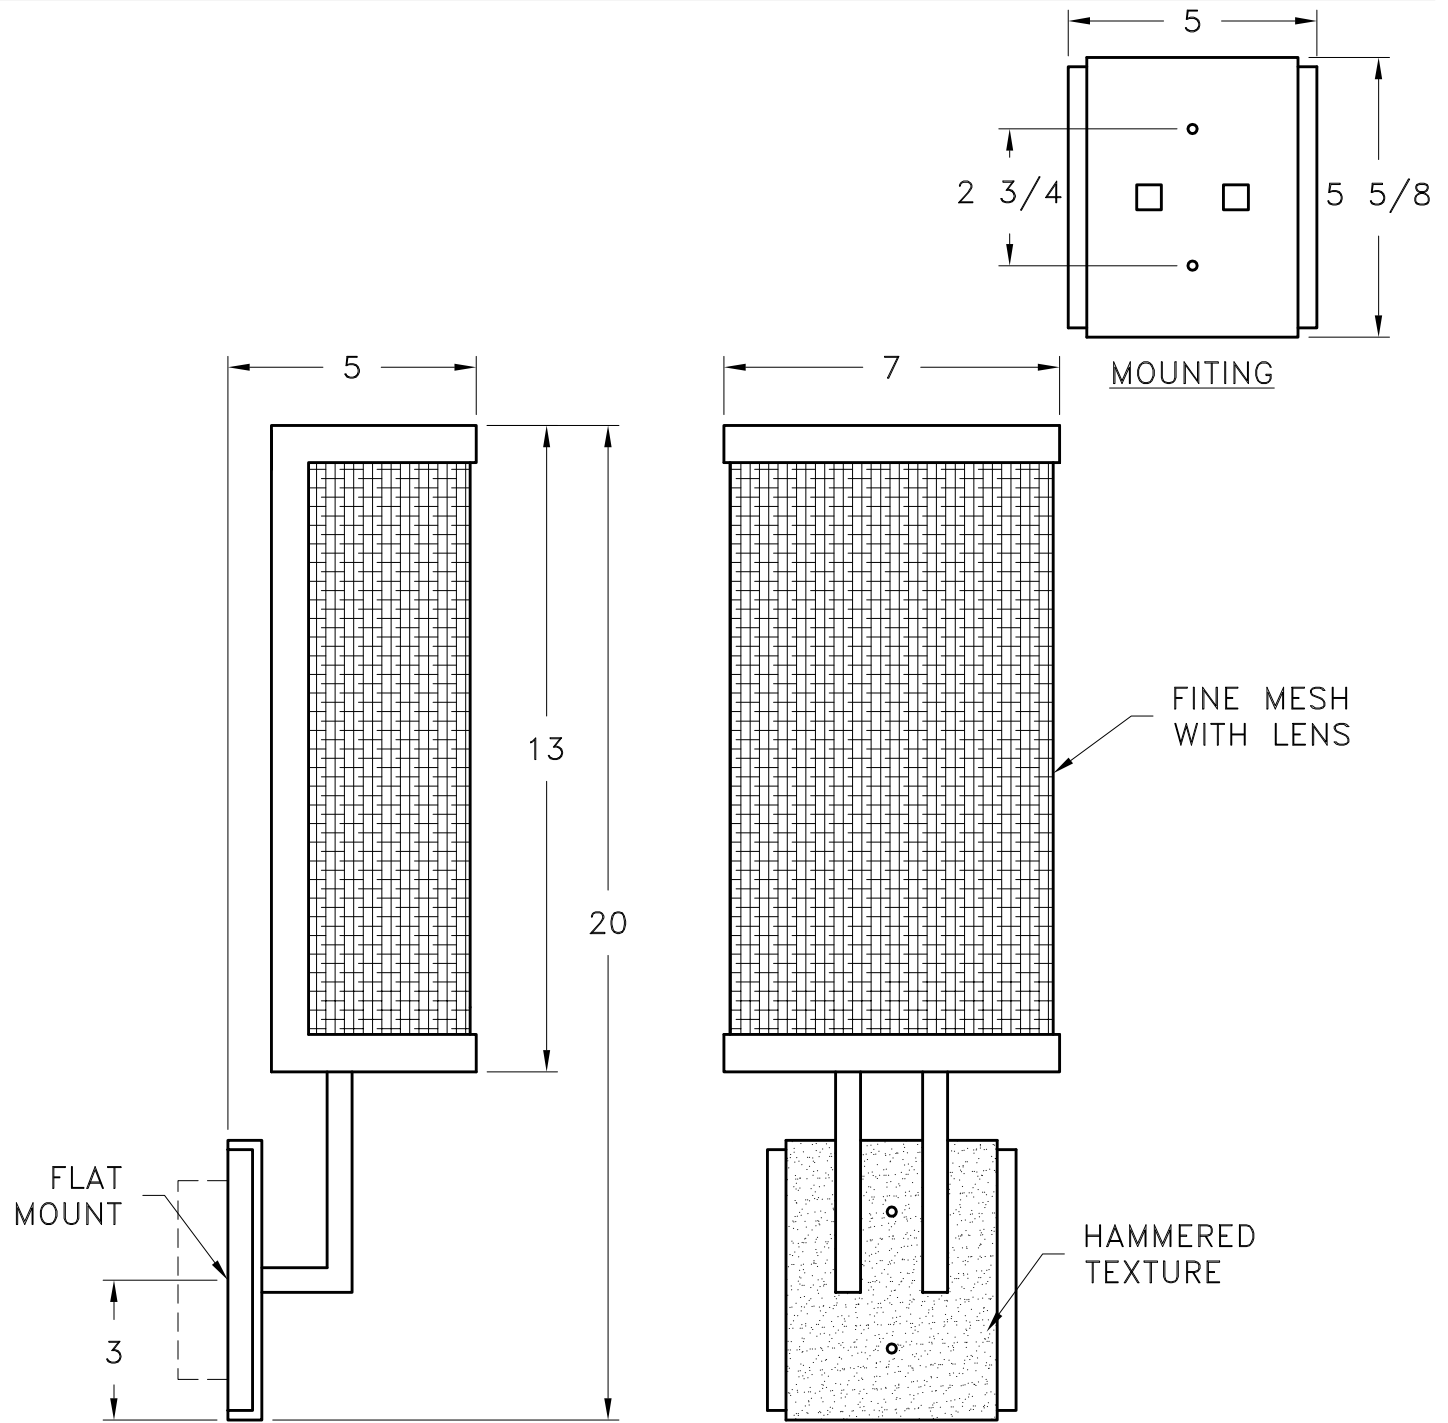

Location:

Product #: ID2075

Visit hammerton.com for product options and specifications.

Mounting Style: D	Electrical Type: INCANDESCENT	<p>Mounting Detail</p> <p>2 3/4 O.C.</p> <p>CAUTION HARDWARE PACKET "D" MOUNTS DIRECTLY TO J-BOX.</p>
Approximate lbs.: 10	Bulb Qty: 1 Wattage: 60	
Finish: SEE WEB SITE FOR OPTIONS	Voltage: 120	
Top Diffuser: OPEN	Socket Type: MEDIUM	
Bottom Diffuser: OPEN	UL Location: DRY	

All fixtures created by Hammerton are handcrafted by artisans. Dimensions may vary up to 7/8".

©Copyright 2013. All rights in design, detail or invention of this drawing are reserved as the property of Hammerton. Any imitation or adaptation without written consent is strictly prohibited.