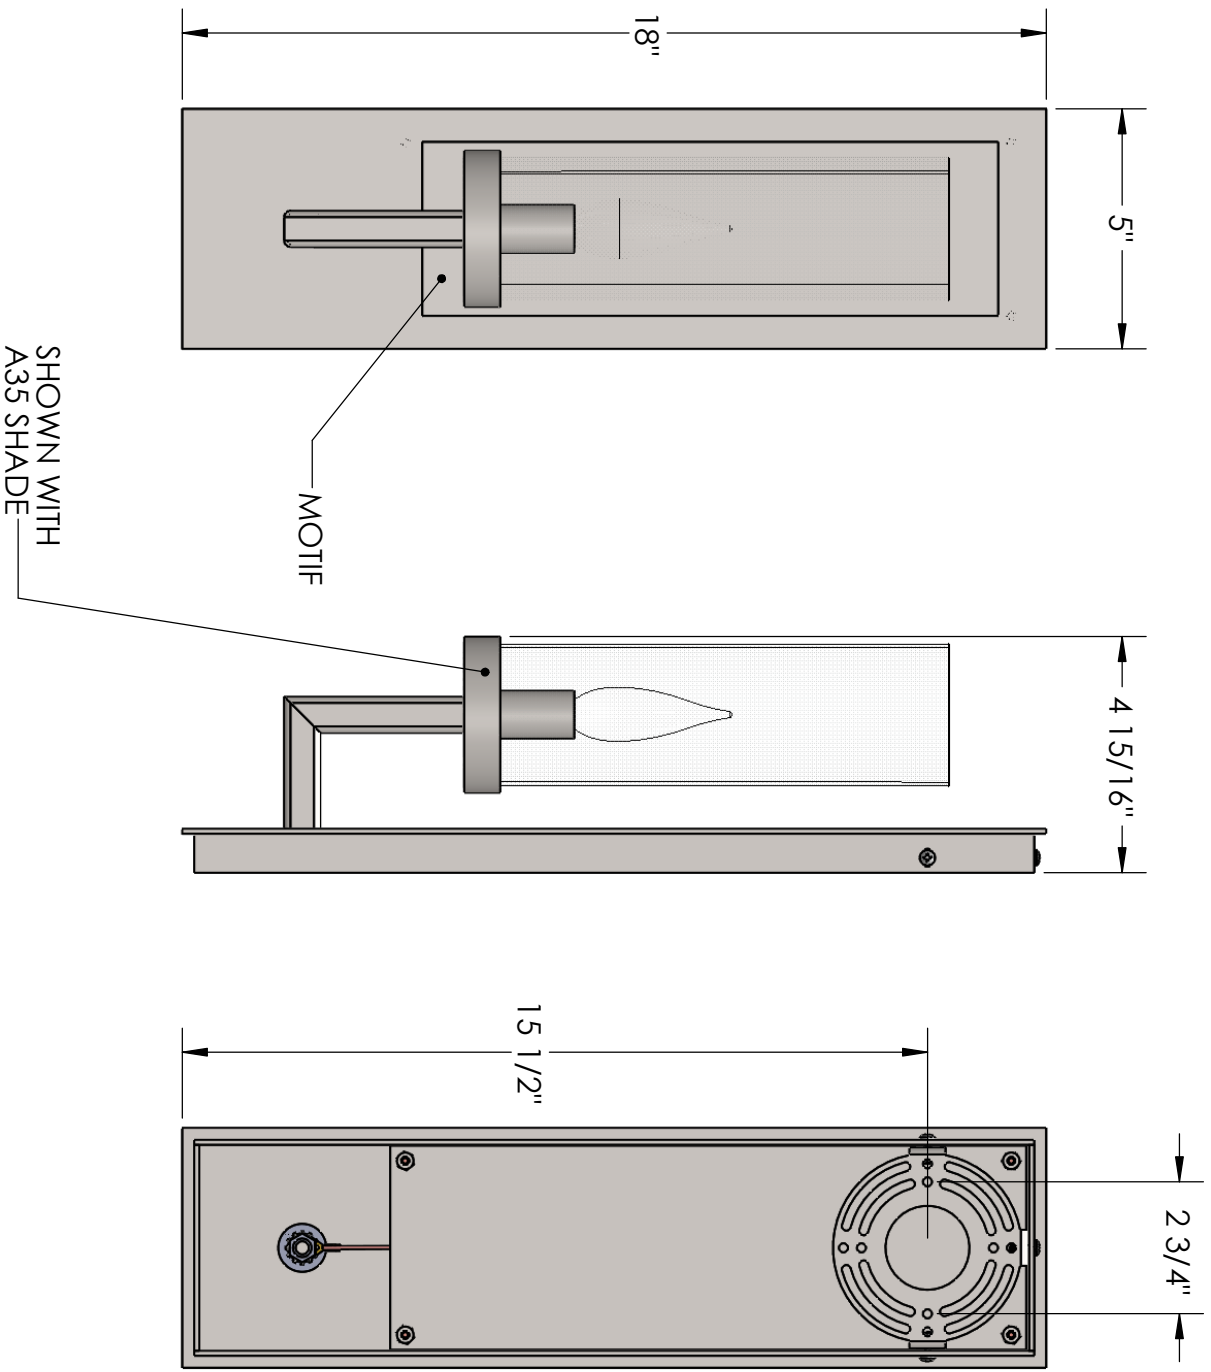

Approved By:

Product #: ID2155-L

Date: 9/13/2016

Mounting Style: FLAT	Electrical Type: INCANDESCENT
Approximate lbs.: 8	Bulb Qty: 1 Wattage: 60
Finish: SEE WEBSITE FOR OPTIONS	Voltage: 120
Top Diffuser: OPEN	Socket Type: SMALL
Bottom Diffuser: N/A	UL Location: DRY