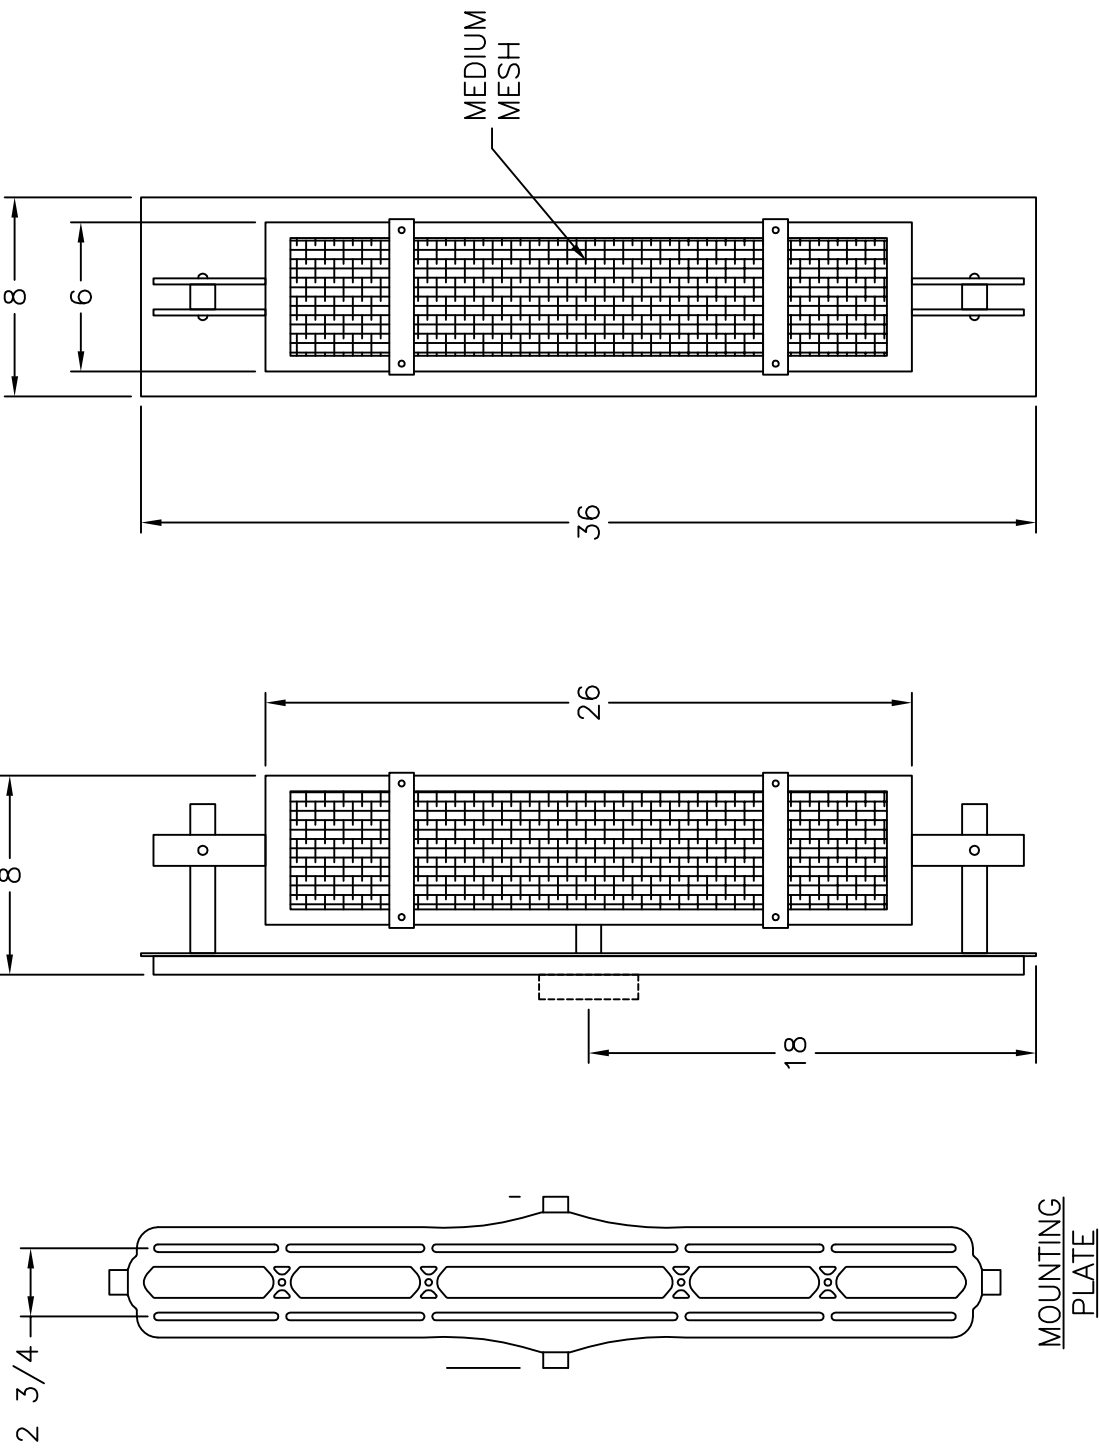

# SPECIFICATION DRAWING

Approved By:

Product #: ID2275

Date: 2/17/15

Mounting Style:	FLAT	Electrical Type:	INCANDESCENT
Approximate lbs.:	35	Bulb Qty:	2 Wattage: 60
Finish:	SEE WEBSITE FOR OPTIONS	Voltage:	120
Top Diffuser:	OPEN	Socket Type:	MEDIUM
Bottom Diffuser:	OPEN	UL Location:	DRY