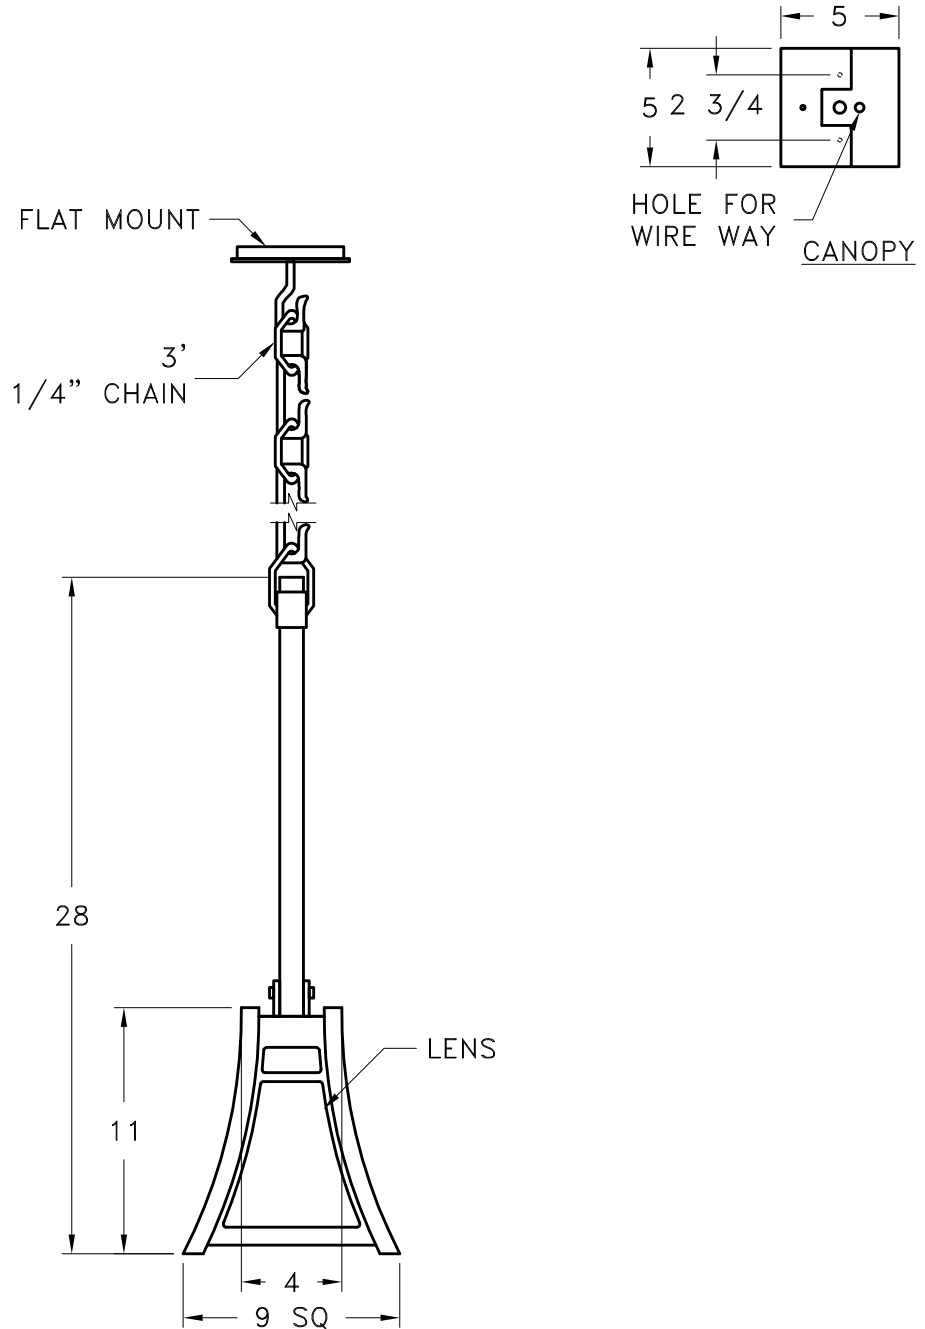

Location:

Product #: LA8046

Visit [hammerton.com](http://hammerton.com) for product options and specifications.

Mounting Style: J	Electrical Type: INCANDESCENT
Approximate lbs.: 5	Bulb Qty: 1 Wattage: 100
Finish: SEE WEB SITE FOR OPTIONS	Voltage: 120
Top Diffuser: OPEN	Socket Type: MEDIUM
Bottom Diffuser: OPEN	UL Location: DRY

Mounting Detail

**CAUTION**

**HARDWARE PACKET "J" MOUNTS DIRECTLY TO J-BOX.**

All fixtures created by Hammerton are handcrafted by artisans. Dimensions may vary up to 7/8".

© Copyright 2013. All rights in design, detail or invention of this drawing are reserved as the property of Hammerton. Any imitation or adaptation without written consent is strictly prohibited.