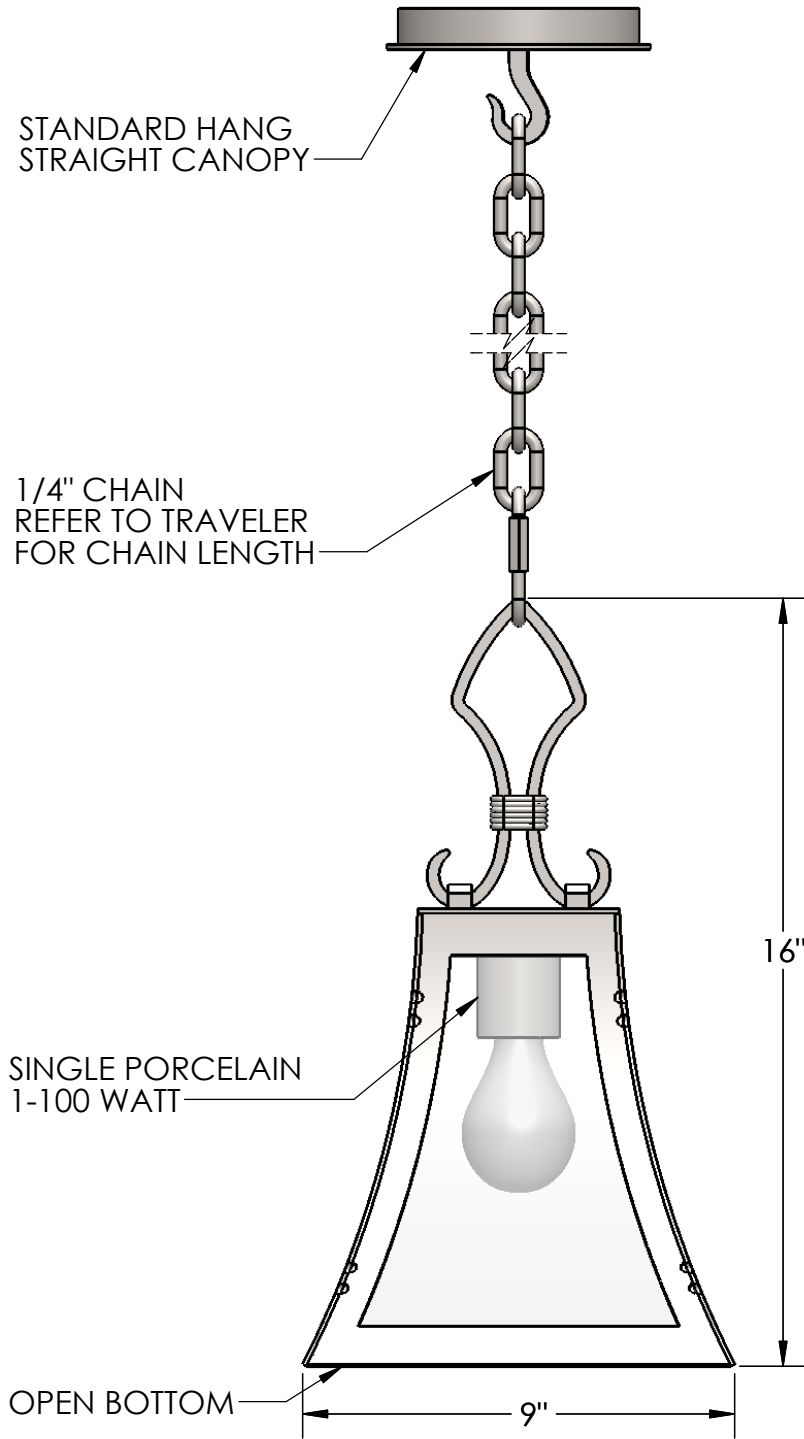

Approved By:

Product #: LA9055

Date: 1/24/2017

MOUNTING DETAIL

Mounting Style: FLAT	Electrical Type: INCANDESCENT
Approximate lbs.: 11	Bulb Qty: 1 Wattage: 100
Finish: SEE WEBSITE FOR OPTIONS	Voltage: 120
Top Diffuser: CLOSED METAL	Socket Type: MEDIUM
Bottom Diffuser: OPEN	UL Location: DAMP
All fixtures created by Hammerton are handcrafted by artisans—dimensions may vary.	
© Copyright 2015. All rights in design, detail or invention of this drawing are reserved as the property of Hammerton. Any imitation or adaptation without written consent is strictly prohibited.	
Hammerton Inc. • 217 Wright Brothers Dr. • Salt Lake City, UT 84116 (801) 973-8095	

Mounting Detail

UL APPROVED
J-BOX

CAUTION

HARDWARE PACKET "J"
MOUNTS DIRECTLY TO
J-BOX.