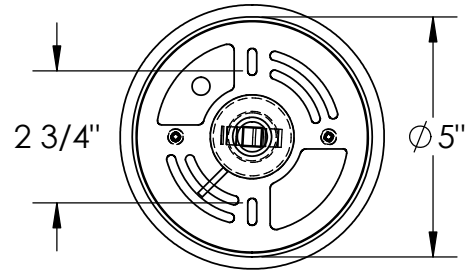

Approved By:

Product #: LA9055

Date: 1/24/2017

MOUNTING DETAIL

Mounting Style: FLAT	Electrical Type: INCANDESCENT
Approximate lbs.: 11	Bulb Qty: 1 Wattage: 100
Finish: SEE WEBSITE FOR OPTIONS	Voltage: 120
Top Diffuser: CLOSED METAL	Socket Type: MEDIUM
Bottom Diffuser: OPEN	UL Location: DAMP
All fixtures created by Hammerton are handcrafted by artisans—dimensions may vary.	
© Copyright 2015. All rights in design, detail or invention of this drawing are reserved as the property of Hammerton. Any imitation or adaptation without written consent is strictly prohibited.	
Hammerton Inc. • 217 Wright Brothers Dr. • Salt Lake City, UT 84116 (801) 973-8095	

Mounting Detail

UL APPROVED
J-BOX

CAUTION

HARDWARE PACKET "J"
MOUNTS DIRECTLY TO
J-BOX.