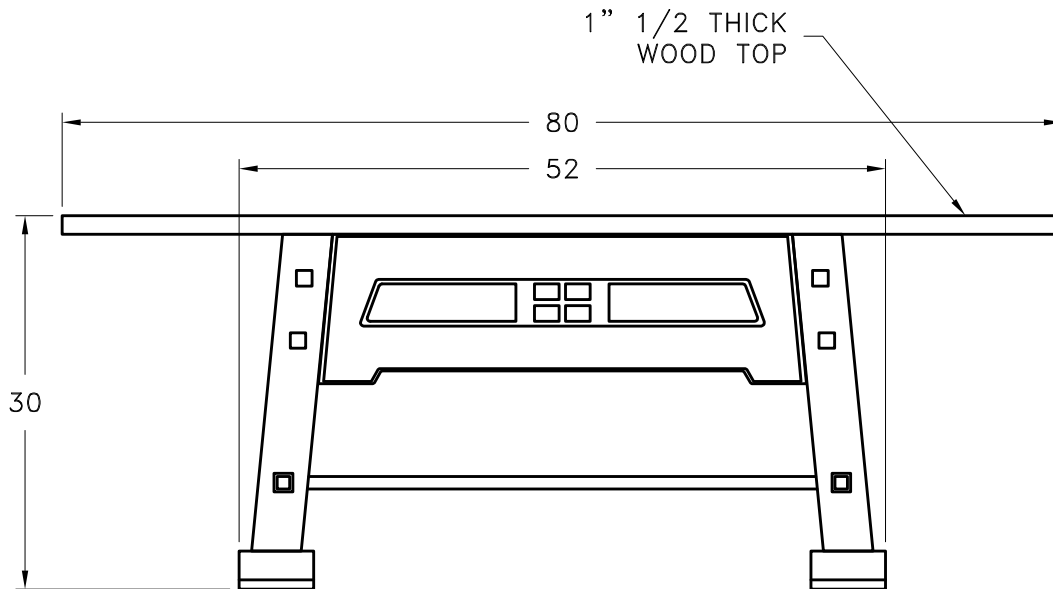

Location:

Product #: TB8028

Visit hammerton.com for product options and specifications.

| | | |
|---|----------------------------|-----|
| Mounting Style: N/A | Electrical Type: N/A | N/A |
| Approximate lbs.: 125 | Bulb Qty: N/A Wattage: N/A | |
| Finish: SEE WEB SITE FOR OPTIONS | Voltage: 120 | |
| Top Diffuser: N/A | Socket Type: N/A | |
| Bottom Diffuser: N/A | UL Location: N/A | |
| All fixtures created by Hammerton are handcrafted by artisans. Dimensions may vary up to 7/8". | | |
| ©Copyright 2013. All rights in design, detail or invention of this drawing are reserved as the property of Hammerton. Any imitation or adaptation without written consent is strictly prohibited. | | |
| Hammerton Inc. · 217 Wright Brothers Dr. · Salt Lake City, UT 84116 · (801) 973-8095 | | |