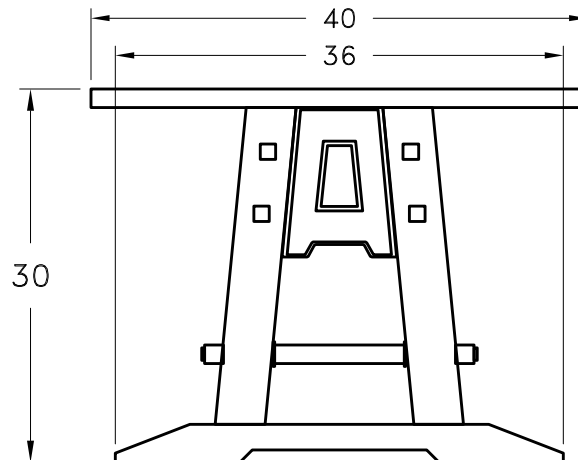

Location:

Product #: TB8028

Visit hammerton.com for product options and specifications.

| | | |
|---|----------------------------|-----|
| Mounting Style: N/A | Electrical Type: N/A | N/A |
| Approximate lbs.: 125 | Bulb Qty: N/A Wattage: N/A | |
| Finish: SEE WEB SITE FOR OPTIONS | Voltage: 120 | |
| Top Diffuser: N/A | Socket Type: N/A | |
| Bottom Diffuser: N/A | UL Location: N/A | |
| All fixtures created by Hammerton are handcrafted by artisans. Dimensions may vary up to 7/8". | | |
| ©Copyright 2013. All rights in design, detail or invention of this drawing are reserved as the property of Hammerton. Any imitation or adaptation without written consent is strictly prohibited. | | |
| Hammerton Inc. · 217 Wright Brothers Dr. · Salt Lake City, UT 84116 · (801) 973-8095 | | |